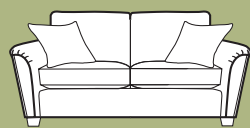

Grand sofa in fabric 5718, large scatter cushions in 5107, small scatter cushions in 5330, light feet. Chair in fabric 5718, light feet. Accent chair in fabric 5330, light leg.

Grand sofa  
H 950mm  
W 2230mm  
D 970mm

3 Seater sofa  
H 950mm  
W 2020mm  
D 970mm

2 Seater sofa  
H 950mm  
W 1820mm  
D 970mm

Snuggler  
H 950mm  
W 1360mm  
D 970mm

Chair  
H 950mm  
W 990mm  
D 970mm

Accent chair  
H 940mm  
W 850mm  
D 890mm