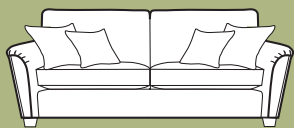

Grand sofa in fabric 5718, large scatter cushions in 5107, small scatter cushions in 5330, light feet. Chair in fabric 5718, light feet. Accent chair in fabric 5330, light leg.

Grand sofa  
H 950mm  
W 2230mm  
D 970mm

3 Seater sofa  
H 950mm  
W 2020mm  
D 970mm

2 Seater sofa  
H 950mm  
W 1820mm  
D 970mm

Snuggler  
H 950mm  
W 1360mm  
D 970mm

Chair  
H 950mm  
W 990mm  
D 970mm

Accent chair  
H 940mm  
W 850mm  
D 890mm