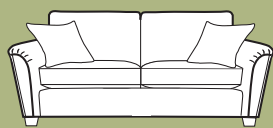

Grand sofa in fabric 5718, large scatter cushions in 5107, small scatter cushions in 5330, light feet. Chair in fabric 5718, light feet. Accent chair in fabric 5330, light leg.

Grand sofa  
H 950mm  
W 2230mm  
D 970mm

3 Seater sofa  
H 950mm  
W 2020mm  
D 970mm

2 Seater sofa  
H 950mm  
W 1820mm  
D 970mm

Snuggler  
H 950mm  
W 1360mm  
D 970mm

Chair  
H 950mm  
W 990mm  
D 970mm

Accent chair  
H 940mm  
W 850mm  
D 890mm