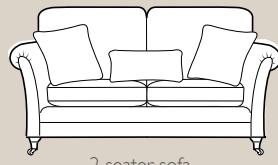

Standard back

Grand sofa
H 980mm
W 2290mm
D 1050mm

3 seater sofa
H 980mm
W 2070mm
D 1050mm

2 seater sofa
H 980mm
W 1860mm
D 1050mm

Snuggler
H 980mm
W 1420mm
D 1050mm

Chair
H 950mm
W 990mm
D 1000mm

Chair arm height is 70mm lower than the sofa arm height

Wing chair
H 970mm
W 890mm
D 970mm

Accent chair
H 910mm
W 790mm
D 940mm

Legged Ottoman
H 410mm
W 990mm
D 580mm

Legged stool
H 400mm
W 760mm
D 580mm

Storage stool
H 410mm
W 640mm
D 580mm

Supplied on glides

Grand sofa (standard back) in fabric 7313, large scatter cushions in 7253, small scatter cushions in 2228, lumbar cushion in 7183, antique brass castor legs (C1).

Pillow back

Grand sofa
H 980mm
W 2290mm
D 1050mm

3 seater sofa
H 980mm
W 2070mm
D 1050mm

2 seater sofa
H 980mm
W 1860mm
D 1050mm

Snuggler
H 980mm
W 1420mm
D 1050mm

Chair
H 950mm
W 990mm
D 1000mm

Chair arm height is 70mm lower than the sofa arm height

Standard back configuration

Pillow back configuration

Grand sofa

- Body, seat and back cushions
- Two large scatter cushions
- Two small scatter cushions
- One lumbar cushion

3 seater sofa

- Body, seat and back cushions
- Two large scatter cushions
- One lumbar cushion