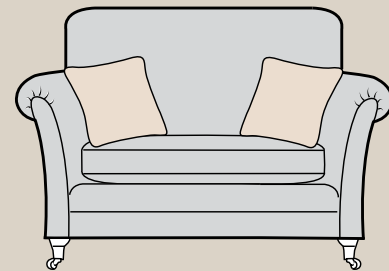

Standard back configuration

Pillow back configuration

Grand sofa

- Body, seat and back cushions
- Two large scatter cushions
- Two small scatter cushions
- One lumbar cushion

3 seater sofa

- Body, seat and back cushions
- Two large scatter cushions
- One lumbar cushion

2 seater sofa

- Body, seat and back cushions
- Two large scatter cushions
- One lumbar cushion

Snuggler

- Body, seat and back cushion
- Two small scatter cushions

Chair

- Body, seat and back cushion
- One small scatter cushion

Wing chair

- Body and seat cushion
- One small lumbar cushion

Grand sofa

- Body and seat cushions
- Three pillow back cushions
- Two pillow back cushions
- Two small scatter cushions

3 seater sofa

- Body and seat cushions
- Two pillow back cushions
- Two pillow back cushions
- Two small scatter cushions

2 seater sofa

- Body and seat cushions
- Two pillow back cushions
- One pillow back cushion
- Two small scatter cushions

All pillow back cushions and scatter cushions are feather filled as standard.

Leg options

(Sofas, Snuggler, and Chair)

(Accent chair, Wing chair, Legged ottoman and Legged stool)