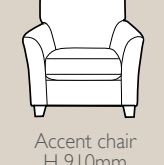

Standard back

Grand sofa
H 980mm
W 2290mm
D 1050mm

3 seater sofa
H 980mm
W 2070mm
D 1050mm

2 seater sofa
H 980mm
W 1860mm
D 1050mm

Snuggler
H 980mm
W 1420mm
D 1050mm

Chair
H 950mm
W 990mm
D 1000mm

Chair arm height is 70mm lower than the sofa arm height

Wing chair
H 970mm
W 890mm
D 970mm

Accent chair
H 910mm
W 790mm
D 940mm

Legged Ottoman
H 410mm
W 990mm
D 580mm

Legged stool
H 400mm
W 760mm
D 580mm

Storage stool
H 410mm
W 640mm
D 580mm

Supplied on glides

Grand sofa (standard back) in fabric 7313, large scatter cushions in 7253, small scatter cushions in 2228, lumbar cushion in 7183, antique brass castor legs (C1).

Pillow back

Grand sofa
H 980mm
W 2290mm
D 1050mm

3 seater sofa
H 980mm
W 2070mm
D 1050mm

2 seater sofa
H 980mm
W 1860mm
D 1050mm

Snuggler
H 980mm
W 1420mm
D 1050mm

Chair
H 950mm
W 990mm
D 1000mm

Chair arm height is 70mm lower than the sofa arm height

Wing chair
H 970mm
W 890mm
D 970mm

Accent chair
H 910mm
W 790mm
D 940mm

Legged Ottoman
H 410mm
W 990mm
D 580mm

Legged stool
H 400mm
W 760mm
D 580mm

Storage stool
H 410mm
W 640mm
D 580mm

Supplied on glides

Grand sofa (pillow back) in fabric 7510, three pillows in 7622, two pillows in 7510, small scatter cushions in 2252, ebony chrome castor legs (C2). Wing chair in fabric 2252, lumbar cushion in 7622, ebony solid legs (C4).