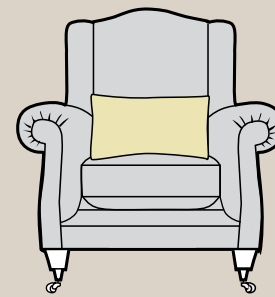

Standard back

Grand sofa
H 980mm
W 2290mm
D 1050mm

3 seater sofa
H 980mm
W 2070mm
D 1050mm

2 seater sofa
H 980mm
W 1860mm
D 1050mm

Snuggler
H 980mm
W 1420mm
D 1050mm

Chair
H 950mm
W 990mm
D 1000mm

Chair arm height is 70mm lower than the sofa arm height

Standard back configuration

Pillow back configuration

Grand sofa

- Body, seat and back cushions
- Two large scatter cushions
- Two small scatter cushions
- One lumbar cushion

3 seater sofa

- Body, seat and back cushions
- Two large scatter cushions
- One lumbar cushion

2 seater sofa

- Body, seat and back cushions
- Two large scatter cushions
- One lumbar cushion

Snuggler

- Body, seat and back cushion
- Two small scatter cushions

Chair

- Body, seat and back cushion
- One small scatter cushion

Wing chair

- Body and seat cushion
- One small lumbar cushion

Grand sofa

- Body and seat cushions
- Three pillow back cushions
- Two pillow back cushions
- Two small scatter cushions

3 seater sofa

- Body and seat cushions
- Two pillow back cushions
- Two pillow back cushions
- Two small scatter cushions