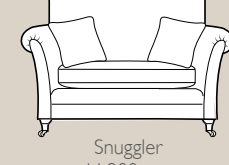

Standard back

Grand sofa
H 980mm
W 2290mm
D 1050mm

3 seater sofa
H 980mm
W 2070mm
D 1050mm

2 seater sofa
H 980mm
W 1860mm
D 1050mm

Snuggler
H 980mm
W 1420mm
D 1050mm

Chair
H 950mm
W 990mm
D 1000mm

Chair arm height is 70mm lower than the sofa arm height

Pillow back

Grand sofa
H 980mm
W 2290mm
D 1050mm

3 seater sofa
H 980mm
W 2070mm
D 1050mm

2 seater sofa
H 980mm
W 1860mm
D 1050mm

Snuggler
H 980mm
W 1420mm
D 1050mm

Chair
H 950mm
W 990mm
D 1000mm

Chair arm height is 70mm lower than the sofa arm height