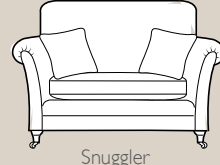

Standard back

Grand sofa
H 980mm
W 2290mm
D 1050mm

3 seater sofa
H 980mm
W 2070mm
D 1050mm

2 seater sofa
H 980mm
W 1860mm
D 1050mm

Snuggler
H 980mm
W 1420mm
D 1050mm

Chair
H 950mm
W 990mm
D 1000mm

Chair arm height is 70mm lower than the sofa arm height

Pillow back

Grand sofa
H 980mm
W 2290mm
D 1050mm

3 seater sofa
H 980mm
W 2070mm
D 1050mm

2 seater sofa
H 980mm
W 1860mm
D 1050mm

Snuggler
H 980mm
W 1420mm
D 1050mm

Chair
H 950mm
W 990mm
D 1000mm

Chair arm height is 70mm lower than the sofa arm height

Standard back configuration

Pillow back configuration

Grand sofa

- Body, seat and back cushions
- Two large scatter cushions
- Two small scatter cushions
- One lumbar cushion

3 seater sofa

- Body, seat and back cushions
- Two large scatter cushions
- One lumbar cushion

2 seater sofa

- Body, seat and back cushions
- Two large scatter cushions
- One lumbar cushion

Snuggler

- Body, seat and back cushion
- Two small scatter cushions

Chair

- Body, seat and back cushion
- One small scatter cushion