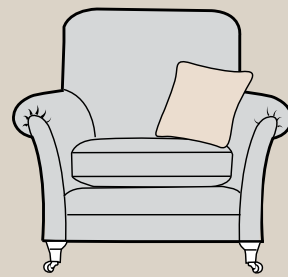

Standard back

Grand sofa
H 980mm
W 2290mm
D 1050mm

3 seater sofa
H 980mm
W 2070mm
D 1050mm

2 seater sofa
H 980mm
W 1860mm
D 1050mm

Snuggler
H 980mm
W 1420mm
D 1050mm

Chair
H 950mm
W 990mm
D 1000mm

Chair arm height is 70mm lower than the sofa arm height

Standard back configuration

Pillow back configuration

Grand sofa

- Body, seat and back cushions
- Two large scatter cushions
- Two small scatter cushions
- One lumbar cushion

3 seater sofa

- Body, seat and back cushions
- Two large scatter cushions
- One lumbar cushion

2 seater sofa

- Body, seat and back cushions
- Two large scatter cushions
- One lumbar cushion

Snuggler

- Body, seat and back cushion
- Two small scatter cushions

Chair

- Body, seat and back cushion
- One small scatter cushion

Wing chair

- Body and seat cushion
- One small lumbar cushion

Grand sofa

- Body and seat cushions
- Three pillow back cushions
- Two pillow back cushions
- Two small scatter cushions

3 seater sofa

- Body and seat cushions
- Two pillow back cushions
- Two pillow back cushions
- Two small scatter cushions