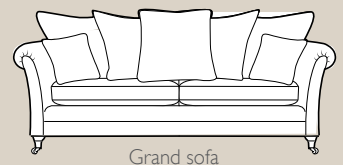

Standard back

Grand sofa
H 980mm
W 2290mm
D 1050mm

3 seater sofa
H 980mm
W 2070mm
D 1050mm

2 seater sofa
H 980mm
W 1860mm
D 1050mm

Snuggler
H 980mm
W 1420mm
D 1050mm

Chair
H 950mm
W 990mm
D 1000mm

Chair arm height is 70mm lower than the sofa arm height

Wing chair
H 970mm
W 890mm
D 970mm

Accent chair
H 910mm
W 790mm
D 940mm

Legged Ottoman
H 410mm
W 990mm
D 580mm

Legged stool
H 400mm
W 760mm
D 580mm

Storage stool
H 410mm
W 640mm
D 580mm

Supplied on glides

Grand sofa (standard back) in fabric 7313, large scatter cushions in 7253, small scatter cushions in 2228, lumbar cushion in 7183, antique brass castor legs (C1).

Pillow back

Grand sofa
H 980mm
W 2290mm
D 1050mm

3 seater sofa
H 980mm
W 2070mm
D 1050mm

2 seater sofa
H 980mm
W 1860mm
D 1050mm

Snuggler
H 980mm
W 1420mm
D 1050mm

Chair
H 950mm
W 990mm
D 1000mm

Chair arm height is 70mm lower than the sofa arm height