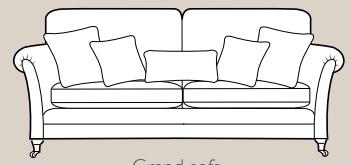

Standard back

Grand sofa
H 980mm
W 2290mm
D 1050mm

3 seater sofa
H 980mm
W 2070mm
D 1050mm

2 seater sofa
H 980mm
W 1860mm
D 1050mm

Snuggler
H 980mm
W 1420mm
D 1050mm

Chair
H 950mm
W 990mm
D 1000mm

Chair arm height is 70mm lower than the sofa arm height

Pillow back

Grand sofa
H 980mm
W 2290mm
D 1050mm

3 seater sofa
H 980mm
W 2070mm
D 1050mm

2 seater sofa
H 980mm
W 1860mm
D 1050mm

Snuggler
H 980mm
W 1420mm
D 1050mm

Chair
H 950mm
W 990mm
D 1000mm

Chair arm height is 70mm lower than the sofa arm height