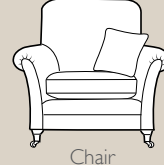

Standard back

Grand sofa
H 980mm
W 2290mm
D 1050mm

3 seater sofa
H 980mm
W 2070mm
D 1050mm

2 seater sofa
H 980mm
W 1860mm
D 1050mm

Snuggler
H 980mm
W 1420mm
D 1050mm

Chair
H 950mm
W 990mm
D 1000mm

Chair arm height is 70mm lower than the sofa arm height

Pillow back

Grand sofa
H 980mm
W 2290mm
D 1050mm

3 seater sofa
H 980mm
W 2070mm
D 1050mm

2 seater sofa
H 980mm
W 1860mm
D 1050mm

Snuggler
H 980mm
W 1420mm
D 1050mm

Chair
H 950mm
W 990mm
D 1000mm

Chair arm height is 70mm lower than the sofa arm height

Standard back configuration

Pillow back configuration

Grand sofa

- Body, seat and back cushions
- Two large scatter cushions
- Two small scatter cushions
- One lumbar cushion

3 seater sofa

- Body, seat and back cushions
- Two large scatter cushions
- One lumbar cushion