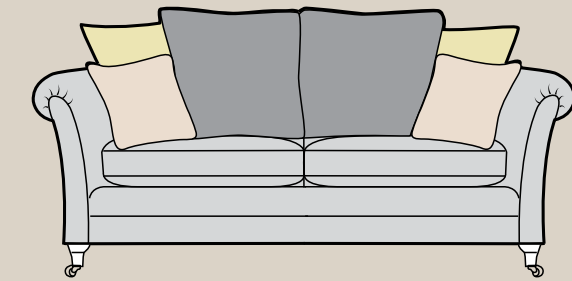

Standard back

Grand sofa
H 980mm
W 2290mm
D 1050mm

3 seater sofa
H 980mm
W 2070mm
D 1050mm

2 seater sofa
H 980mm
W 1860mm
D 1050mm

Snuggler
H 980mm
W 1420mm
D 1050mm

Chair
H 950mm
W 990mm
D 1000mm

Chair arm height is 70mm lower than the sofa arm height

Standard back configuration

Pillow back configuration

Grand sofa

- Body, seat and back cushions
- Two large scatter cushions
- Two small scatter cushions
- One lumbar cushion

3 seater sofa

- Body, seat and back cushions
- Two large scatter cushions
- One lumbar cushion

Wing chair

- Body and seat cushion
- One small lumbar cushion

Grand sofa

- Body and seat cushions
- Three pillow back cushions
- Two pillow back cushions
- Two small scatter cushions

3 seater sofa

- Body and seat cushions
- Two pillow back cushions
- Two pillow back cushions
- Two small scatter cushions