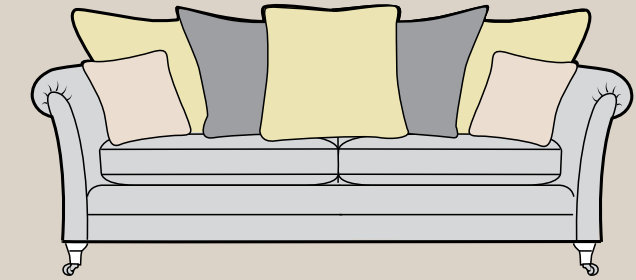

Grand sofa

- Body and seat cushions
- Three pillow back cushions
- Two pillow back cushions
- Two small scatter cushions

3 seater sofa

- Body and seat cushions
- Two pillow back cushions
- Two pillow back cushions
- Two small scatter cushions