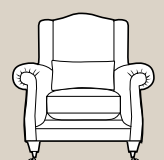

Standard back

Grand sofa
H 980mm
W 2290mm
D 1050mm

3 seater sofa
H 980mm
W 2070mm
D 1050mm

2 seater sofa
H 980mm
W 1860mm
D 1050mm

Snuggler
H 980mm
W 1420mm
D 1050mm

Chair
H 950mm
W 990mm
D 1000mm

Chair arm height is 70mm lower than the sofa arm height

Wing chair
H 970mm
W 890mm
D 970mm

Accent chair
H 910mm
W 790mm
D 940mm

Legged Ottoman
H 410mm
W 990mm
D 580mm

Legged stool
H 400mm
W 760mm
D 580mm

Storage stool
H 410mm
W 640mm
D 580mm

Supplied on glides

Grand sofa (standard back) in fabric 7313, large scatter cushions in 7253, small scatter cushions in 2228, lumbar cushion in 7183, antique brass castor legs (C1).

Pillow back

Grand sofa
H 980mm
W 2290mm
D 1050mm

3 seater sofa
H 980mm
W 2070mm
D 1050mm

2 seater sofa
H 980mm
W 1860mm
D 1050mm

Snuggler
H 980mm
W 1420mm
D 1050mm

Chair
H 950mm
W 990mm
D 1000mm

Chair arm height is 70mm lower than the sofa arm height

Standard back configuration

Pillow back configuration

Grand sofa

- Body, seat and back cushions
- Two large scatter cushions
- Two small scatter cushions
- One lumbar cushion

3 seater sofa

- Body, seat and back cushions
- Two large scatter cushions
- One lumbar cushion