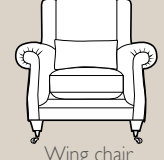

Standard back

Grand sofa
H 980mm
W 2290mm
D 1050mm

3 seater sofa
H 980mm
W 2070mm
D 1050mm

2 seater sofa
H 980mm
W 1860mm
D 1050mm

Snuggler
H 980mm
W 1420mm
D 1050mm

Chair
H 950mm
W 990mm
D 1000mm

Chair arm height is 70mm lower than the sofa arm height

Pillow back

Grand sofa
H 980mm
W 2290mm
D 1050mm

3 seater sofa
H 980mm
W 2070mm
D 1050mm

2 seater sofa
H 980mm
W 1860mm
D 1050mm

Snuggler
H 980mm
W 1420mm
D 1050mm

Chair
H 950mm
W 990mm
D 1000mm

Chair arm height is 70mm lower than the sofa arm height

Standard back configuration

Pillow back configuration

Grand sofa

- Body, seat and back cushions
- Two large scatter cushions
- Two small scatter cushions
- One lumbar cushion

3 seater sofa

- Body, seat and back cushions
- Two large scatter cushions
- One lumbar cushion