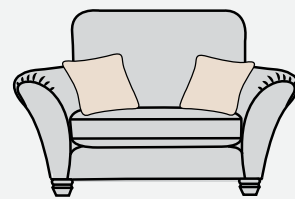

Snuggler

- Body, seat and back cushion
- Two small scatter cushions

Chair

- Body, seat and back cushion
- One small scatter cushion