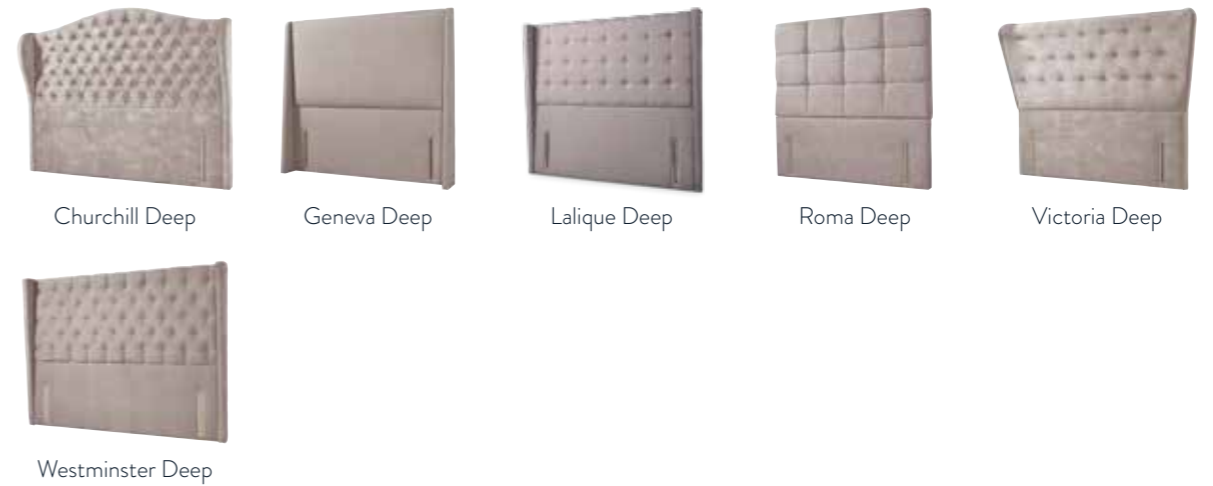

In the end you'll have a bed that adjusts itself to you not the other way round.

Headboards

Our skilled craftsmen and women assemble and upholster each luxurious Harrison Spinks headboard. Choose from a variety of design led styles that can be upholstered in a ray of sumptuous textures and colours.

Available with contrasting buttons and piping options and a multitude of styles from strut, deep, floating to those with detachable legs for ease of delivery.

Strutted Headboards

Easy Access Deep Headboards

Deep Headboards

Winged Deep Headboards

Floating Headboards for a Slim Base

Bases

All Harrison Spinks mattresses can be partnered with either our deep bases, shallow bases or our design led slim bases. Each base is manufactured with wood from FSC accredited forests including that from our own forest in North Yorkshire.

Padded Top Base

Providing a sturdy foundation for your mattress, this padded top base offers a smart alternative to bed legs. Available with a choice of four different storage options.

True Edge Base

Featuring 1000 springs for a more supportive base option, this deep divan base with inset castors benefits from our exclusive True Edge design and is available with four different storage options.