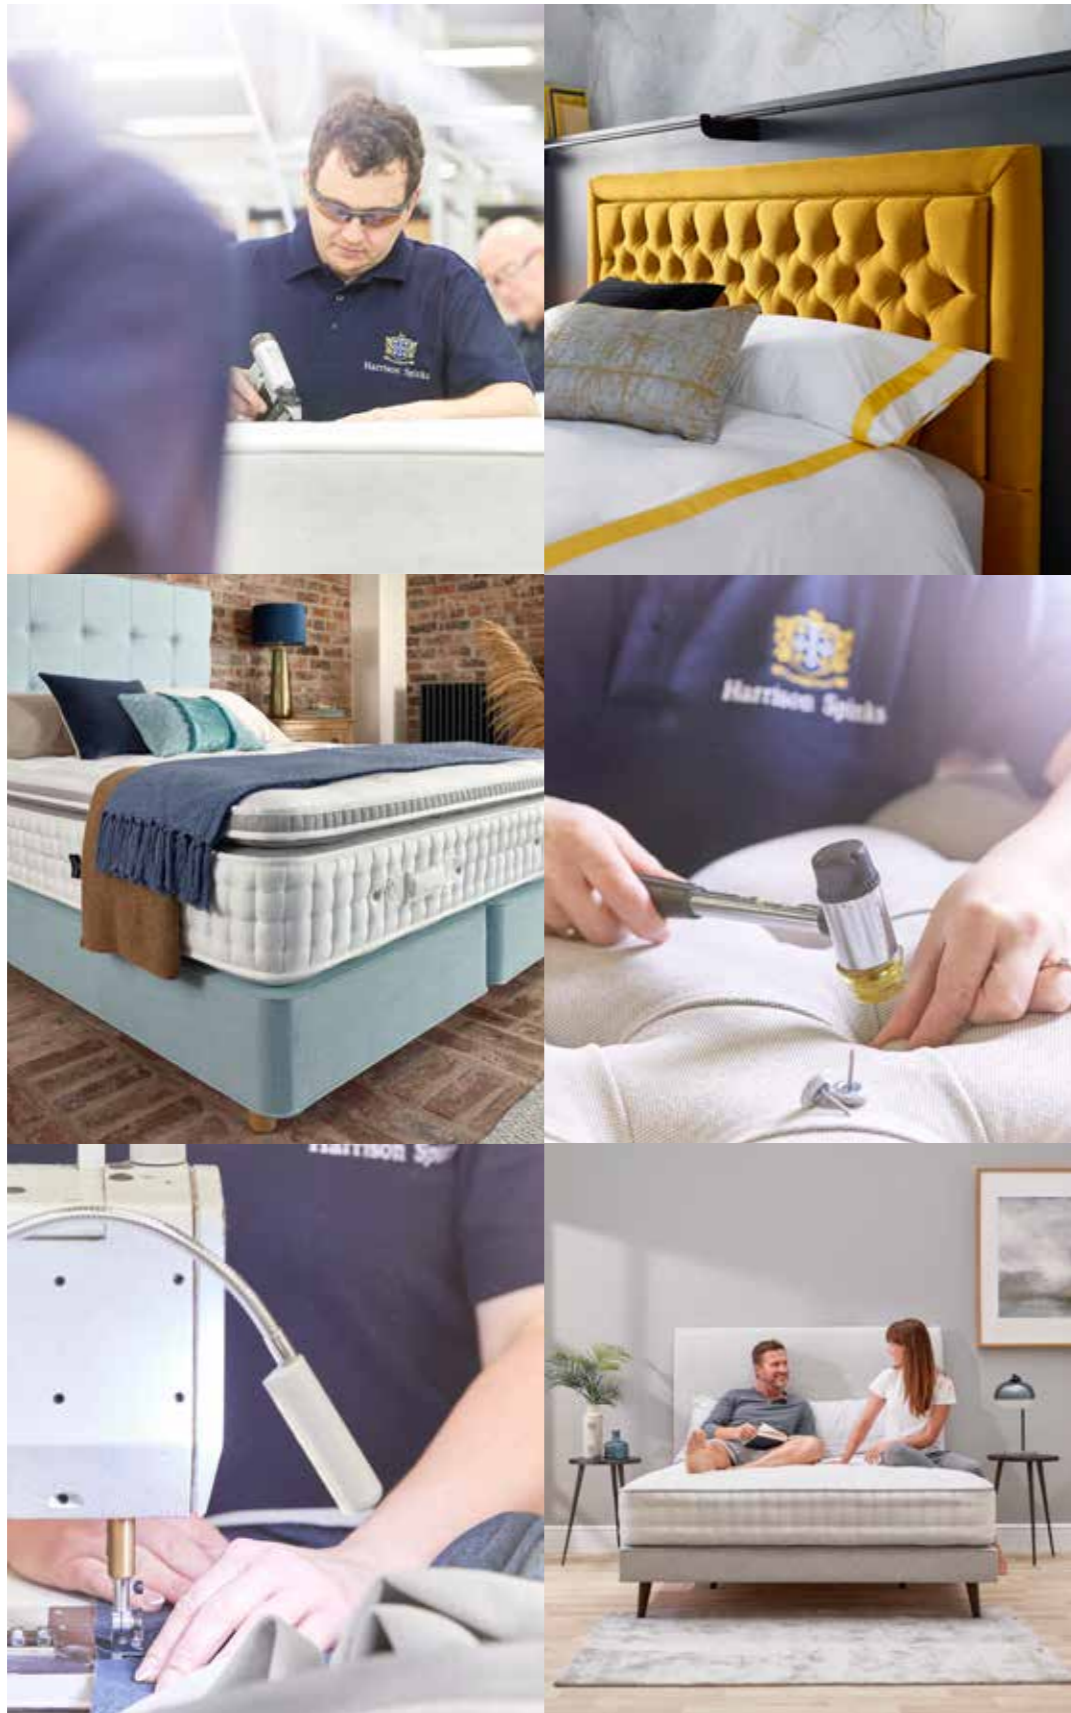

In the end you'll have a bed that adjusts itself to you not the other way round.

Headboards

Our skilled craftsmen and women assemble and upholster each luxurious Harrison Spinks headboard. Choose from a variety of design led styles that can be upholstered in a ray of sumptuous textures and colours.

Available with contrasting buttons and piping options and a multitude of styles from strut, deep, floating to those with detachable legs for ease of delivery.

Strutted Headboards

Easy Access Deep Headboards

Deep Headboards

Winged Deep Headboards

Floating Headboards for a Slim Base

Bases

All Harrison Spinks mattresses can be partnered with either our deep bases, shallow bases or our design led slim bases. Each base is manufactured with wood from FSC accredited forests including that from our own forest in North Yorkshire.

Padded Top Base

Providing a sturdy foundation for your mattress, this padded top base offers a smart alternative to bed legs. Available with a choice of four different storage options.

True Edge Base

Featuring 1000 springs for a more supportive base option, this deep divan base with inset castors benefits from our exclusive True Edge design and is available with four different storage options.