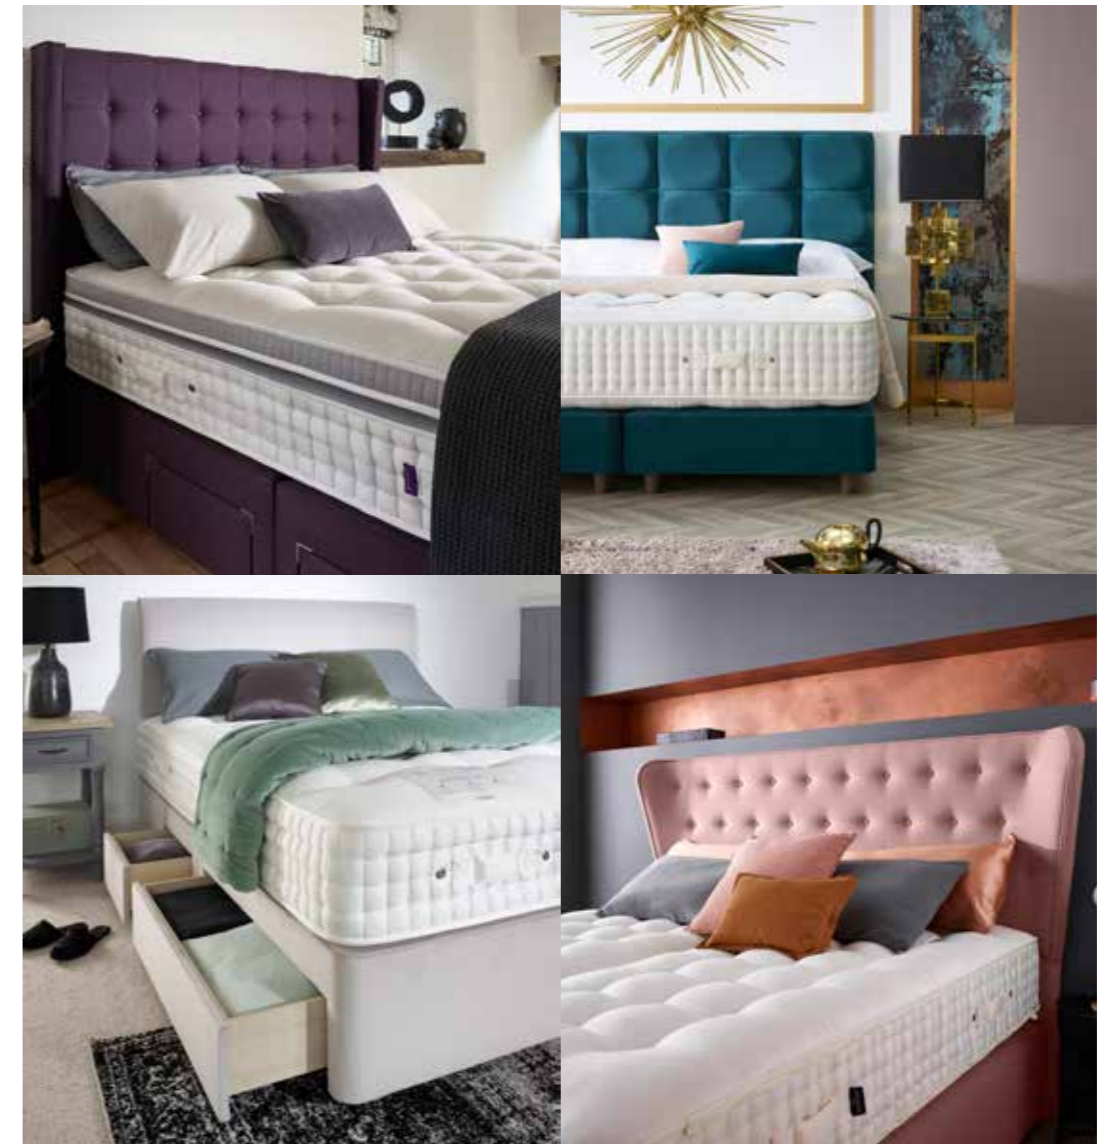

The luxury of choice

From the first twist of wire for our unique springs to the last swatch of colour, every Harrison Spinks bed is unique. Choose from a variety of headboards and bases in a selection of fabric options and make your own bespoke Harrison Spinks bed.

In the end you'll have a bed that adjusts itself to you not the other way round.