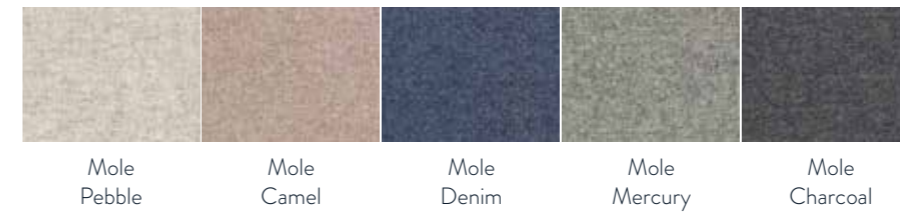

A fine choice of fabrics

We have a range of over 50 different luxurious fabrics and colour options to ensure your headboard and base is tailored to your own individual style.

Find your nearest bed specialist to see swatch samples.

Please note fabrics may be subject to change as we introduce new fabric options. Please refer to the swatch book in store for exact colour references.