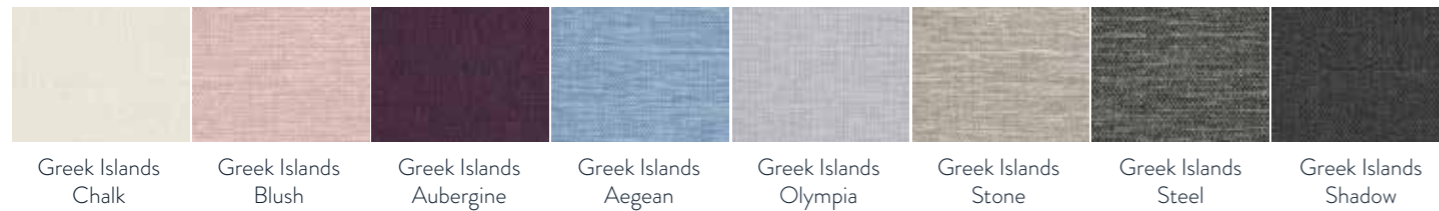

A fine choice of fabrics

We have a range of over 50 different luxurious fabrics and colour options to ensure your headboard and base is tailored to your own individual style.

Find your nearest bed specialist to see swatch samples.

Please note fabrics may be subject to change as we introduce new fabric options. Please refer to the swatch book in store for exact colour references.