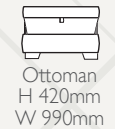

standard back

Grand sofa
H 990mm
W 2240mm
D 980mm

3 seater sofa/sofabed
H 990mm
W 1970mm
D 980mm

2 seater sofa/sofabed
H 990mm
W 1770mm
D 980mm

2/3 seater sofa/sofabed
Two fold slatted and webbed metal action.
Depth open 2280mm

Snuggler
H 990mm
W 1360mm
D 980mm

Chair
H 990mm
W 960mm
D 950mm

Swivel chair
H 1000 mm
W 840 mm
D 930 mm

Accent chair
H 910mm
W 790mm
D 940mm

Ottoman
H 420mm
W 990mm
D 580mm

Storage stool
H 410mm
W 640mm
D 580mm

Mattress sizes:
2 seater 1800 x 1120 x 100mm
3 seater 1800 x 1320 x 100mm

Pocket mattress (optional upgrade)

For the ultimate in comfort our deluxe, double sided pocket spring mattress has quilted side edges, superior fillings, hand tufted felt washers and luxury ticking. Fully reversible.