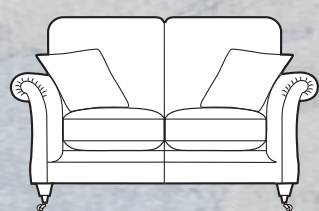

Wing chair in fabric 8277, 3 seater sofa in fabric 8607, small scatter cushion in 8757, 2 seater sofa in fabric 8757, small scatter cushions in 8607. Legged ottoman in fabric 8757. All smokey oak/satin nickel castor legs (FL2).

3 Seater sofa  
H1030mm  
W2000mm  
D970mm

2 Seater sofa  
H1030mm  
W1490mm  
D970mm

Chair  
H1030mm  
W1000mm  
D970mm

Wing Chair  
H960mm  
W860mm  
D880mm

Legged Ottoman  
H400mm  
W990mm  
D580mm

Storage stool  
H410mm  
W640mm  
D580mm