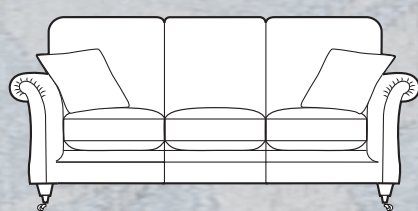

Wing chair in fabric 8277, 3 seater sofa in fabric 8607, small scatter cushion in 8757, 2 seater sofa in fabric 8757, small scatter cushions in 8607. Legged ottoman in fabric 8757. All smokey oak/satin nickel castor legs (FL2).

3 Seater sofa  
H1030mm  
W2000mm  
D970mm

2 Seater sofa  
H1030mm  
W1490mm  
D970mm

Chair  
H1030mm  
W1000mm  
D970mm

Wing Chair  
H960mm  
W860mm  
D880mm

Legged Ottoman  
H400mm  
W990mm  
D580mm

Storage stool  
H410mm  
W640mm  
D580mm