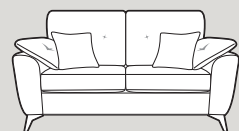

Accent chair in fabric 9093, light oak arm. Grand sofa in fabric 9483, large scatter cushions in 9093, satin nickel legs. 3 seater sofa in fabric 9348, large scatter cushions in 9093, light oak legs.

Grand sofa
H 930 mm
W 2240 mm
D 980 mm

3 Seater sofa
H 930 mm
W 2010 mm
D 980 mm

2 Seater sofa
H 930 mm
W 1800 mm
D 980 mm

Snuggler
H 930 mm
W 1360 mm
D 980 mm

Chair
H 960 mm
W 950 mm
D 960 mm

Accent Chair
H 900 mm
W 700 mm
D 900 mm

Swivel Chair
H 970 mm
W 640 mm
D 860 mm