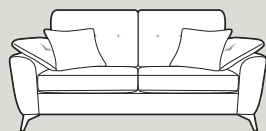

Accent chair in fabric 9093, light oak arm. Grand sofa in fabric 9483, large scatter cushions in 9093, satin nickel legs. 3 seater sofa in fabric 9348, large scatter cushions in 9093, light oak legs.

Grand sofa
H 930 mm
W 2240 mm
D 980 mm

3 Seater sofa
H 930 mm
W 2010 mm
D 980 mm

2 Seater sofa
H 930 mm
W 1800 mm
D 980 mm

Snuggler
H 930 mm
W 1360 mm
D 980 mm

Chair
H 960 mm
W 950 mm
D 960 mm

Accent Chair
H 900 mm
W 700 mm
D 900 mm

Swivel Chair
H 970 mm
W 640 mm
D 860 mm