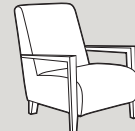

Accent chair in fabric 9093, light oak arm. Grand sofa in fabric 9483, large scatter cushions in 9093, satin nickel legs. 3 seater sofa in fabric 9348, large scatter cushions in 9093, light oak legs.

Grand sofa
H 930 mm
W 2240 mm
D 980 mm

3 Seater sofa
H 930 mm
W 2010 mm
D 980 mm

2 Seater sofa
H 930 mm
W 1800 mm
D 980 mm

Snuggler
H 930 mm
W 1360 mm
D 980 mm

Chair
H 960 mm
W 950 mm
D 960 mm

Accent Chair
H 900 mm
W 700 mm
D 900 mm

Swivel Chair
H 970 mm
W 640 mm
D 860 mm

Legged ottoman
H 400 mm
W 1000 mm
D 570 mm

Storage Stool
H 410 mm
W 640 mm
D 580 mm

Footstool
H 380 mm
W 640 mm
D 580 mm

Chair arm height
is 660mm
(no arm pillow)

Supplied on glides

Accent chair in fabric 9011, walnut finish arm. Grand sofa in fabric 9217, large scatter cushions in 9011, walnut finish legs. Snuggler in fabric 9501, small scatter cushion in 9011, satin nickel legs.