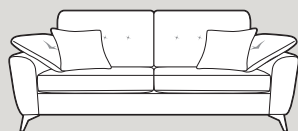

Accent chair in fabric 9093, light oak arm. Grand sofa in fabric 9483, large scatter cushions in 9093, satin nickel legs. 3 seater sofa in fabric 9348, large scatter cushions in 9093, light oak legs.

Grand sofa
H 930 mm
W 2240 mm
D 980 mm

3 Seater sofa
H 930 mm
W 2010 mm
D 980 mm

2 Seater sofa
H 930 mm
W 1800 mm
D 980 mm

Snuggler
H 930 mm
W 1360 mm
D 980 mm

Chair
H 960 mm
W 950 mm
D 960 mm

Accent Chair
H 900 mm
W 700 mm
D 900 mm

Swivel Chair
H 970 mm
W 640 mm
D 860 mm