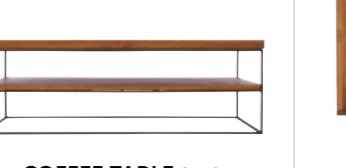

### EXTENSIVE RANGE

*With 12 different beautiful pieces to choose from you can create your own combination.*

A MEMBER OF  
**A©ID**  
ANTI COPYING IN DESIGN

**150CM HOLBURN SQUARE DINING TABLE SH14**  
H77cm W150cm D150cm

**180CM HAMPSTEAD DINING TABLE SH01**  
H77cm W180cm D90cm

**SLIGHT ROUND LAMP TABLE SH23**  
H50cm W50cm D50cm

**LAMP TABLE SH11**  
H50cm W60cm D60cm

**KENTISH WIDE SIDEBOARD SH08**  
H86cm W158cm D46cm

**200CM HOLBURN DINING TABLE SH05**  
H77cm W200cm D100cm

**220CM HAMPSTEAD DINING TABLE SH02**  
H77cm W220cm D100cm

**SLIGHT COFFEE TABLE SH22**  
H47cm W120cm D70cm

**COFFEE TABLE SH10**  
H42cm W120cm D70cm