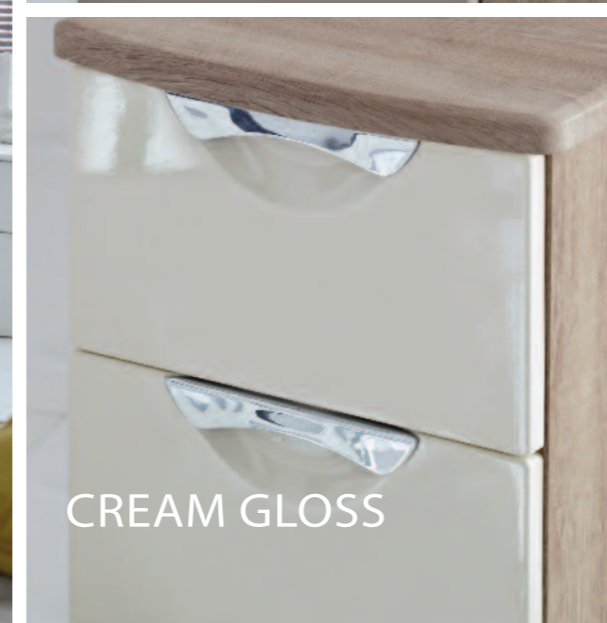

KASCHMIR GLOSS WITH KASCHMIR BASE UNITS

MODERN OAK

# CAMBRIDGE

- Delivered '**READY ASSEMBLED**'
- Quality, long lasting drawer runners
- Durable scratch resistant vinyl
- Linen effect on all drawer interiors
- Extensive selection of finishes  
- see separate finish options sheet
- **NEW** Wireless charging available
- **BRITISH MADE**

GREY MATT WITH BORDEAUX OAK BASE UNITS

WHITE WITH WHITE BASE UNITS

MUSHROOM GLOSS

CREAM GLOSS

WHITE

THE **CAMBRIDGE** RANGE IS AVAILABLE IN ALL THE PIECES ILLUSTRATED BELOW...