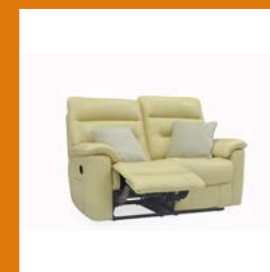

Available Mechanisms

• Power • Manual • Static