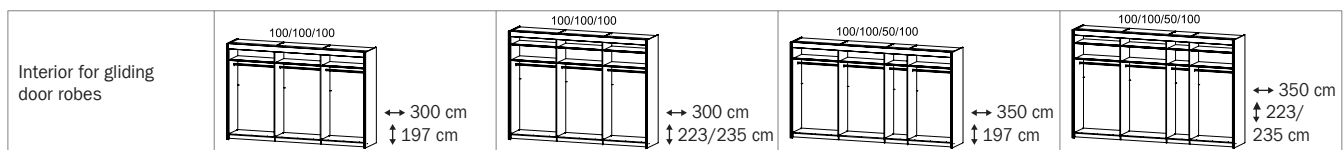

2 HANDLE STRIPS ▶ CARCASE COLOUR

3 GLIDING DOOR ROBES	Width in cm	300		300		300		350		350		350			
		Depth 65 cm	Drawing		Drawing		Drawing		Drawing		Drawing		Drawing		
			Description	3-door		3-door, 1 mirror door		3-door, 3 mirror doors		4-door		4-door, 2 mirror doors		4-door, 4 mirror doors	
		100|100|100		100|100|100		100|100|100		100|100|50|100		100|100|50|100		100|100|50|100			
		▼ Art. no.		▼ Price £		...		...		▼ Art. no.		▼ Price £			
		HEIGHT 197 CM		HEIGHT 197 CM		HEIGHT 197 CM		HEIGHT 197 CM		HEIGHT 197 CM		HEIGHT 197 CM			
		without lighting		3I13		2I13		2I14		3I17		2I17		2I18	
		with lighting		3L25		2L37		27L5		3L26		2L38		27L6	
		without lighting		2I65		2255		-		2I67		2256		-	
		with lighting		2L65		25L4		-		2L66		25L5		-	
		HEIGHT 223 CM		HEIGHT 223 CM		HEIGHT 223 CM		HEIGHT 223 CM		HEIGHT 223 CM		HEIGHT 223 CM		HEIGHT 223 CM	
		without lighting		4I13		5I13		5I14		4I17		5I17		5I18	
		with lighting		4L25		5L37		59LF		4L26		5L38		59LJ	
		without lighting		58G5		524F		-		58G7		524J		-	
		with lighting		5L65		56L4		-		5L66		56L5		-	
		HEIGHT 235 CM		HEIGHT 235 CM		HEIGHT 235 CM		HEIGHT 235 CM		HEIGHT 235 CM		HEIGHT 235 CM		HEIGHT 235 CM	
		without lighting		1I13		1I33		1I34		1I17		1I37		1I38	
		with lighting		1L25		1L37		16L5		1L26		1L38		16L6	
		without lighting		13G5		1355		-		13G7		1356		-	
		with lighting		1L65		14L4		-		1L66		14L5		-	

This luminaire is compatible with bulbs of the energy classes A - E*
The luminaire is sold with bulb of the energy class A.

* on a scale from A++ (highest efficiency) to E (lowest efficiency)