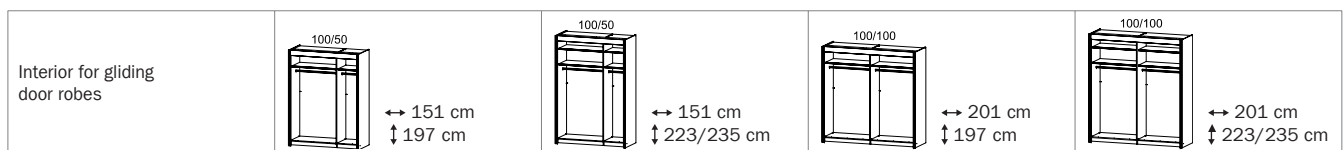

This luminaire is compatible with bulbs of the energy classes A - E*
The luminaire is sold with bulb of the energy class A.

*) on a scale from A++ (highest efficiency) to E (lowest efficiency)