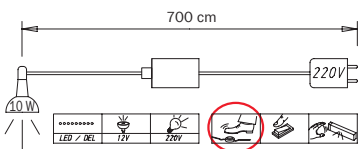

2 HANDLE STRIPS ▶ CARCASE COLOUR

3 GLIDING DOOR ROBES	Width in cm	225	225	225	250	250	250
 Shaded area = Mirror Drawing Description Carcase division (cm)	Depth 65 cm						
		3-door	3-door, 1 mirror door	3-door, 3 mirror doors	3-door	3-door, 1 mirror door	3-door, 3 mirror doors
		90 45 90	90 45 90	90 45 90	100 50 100	100 50 100	100 50 100
HEIGHT 197 CM		▼ Art. no. ▼ Price £ 			HEIGHT 197 CM		
Decor	without lighting	3107	2107	2108	3109	2109	2110
	with lighting 	3L23	2L35	27L3	3L24	2L36	27L4
Colour glass	without lighting	21G3	2253	- -	21G4	2254	- -
	with lighting 	2L53	25L2	- -	2L54	25L3	- -
HEIGHT 223 CM		▼ Art. no. ▼ Price £ 			HEIGHT 223 CM		
Decor	without lighting	4107	5107	5108	4109	5109	5110
	with lighting 	4L23	5L35	59LC	4L24	5L36	59LD
Colour glass	without lighting	58G3	524C	- -	58G4	524D	- -
	with lighting 	5L53	56L2	- -	5L54	56L3	- -
HEIGHT 235 CM		▼ Art. no. ▼ Price £ 			HEIGHT 235 CM		
Decor	without lighting	1107	1127	1128	1109	1129	1130
	with lighting 	1L23	1L35	16L3	1L24	1L36	16L4
Colour glass	without lighting	13G3	1353	- -	13G4	1354	- -
	with lighting 	1L53	14L2	- -	1L54	14L3	- -