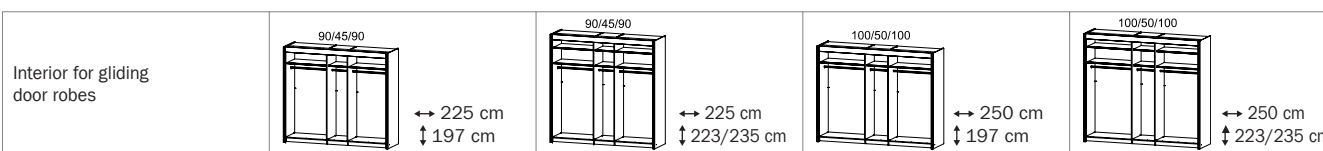

2 HANDLE STRIPS ▶ CARCASE COLOUR

3 GLIDING DOOR ROBES	Width in cm	225	225	225	250	250	250
  Shaded area = Mirror Drawing Description Carcase division (cm)	Depth 65 cm						
		3-door	3-door, 1 mirror door	3-door, 3 mirror doors	3-door	3-door, 1 mirror door	3-door, 3 mirror doors
		90|45|90	90|45|90	90|45|90	100|50|100	100|50|100	100|50|100
HEIGHT 197 CM		▼ Art. no. ▼ Price £			HEIGHT 197 CM		
Decor	without lighting	3107	2107	2108	3109	2109	2110
	with lighting	3L23	2L35	27L3	3L24	2L36	27L4
Colour glass	without lighting	21G3	2253	- -	21G4	2254	- -
	with lighting	2L53	25L2	- -	2L54	25L3	- -
HEIGHT 223 CM		▼ Art. no. ▼ Price £			HEIGHT 223 CM		
Decor	without lighting	4107	5107	5108	4109	5109	5110
	with lighting	4L23	5L35	59LC	4L24	5L36	59LD
Colour glass	without lighting	58G3	524C	- -	58G4	524D	- -
	with lighting	5L53	56L2	- -	5L54	56L3	- -
HEIGHT 235 CM		▼ Art. no. ▼ Price £			HEIGHT 235 CM		
Decor	without lighting	1107	1127	1128	1109	1129	1130
	with lighting	1L23	1L35	16L3	1L24	1L36	16L4
Colour glass	without lighting	13G3	1353	- -	13G4	1354	- -
	with lighting	1L53	14L2	- -	1L54	14L3	- -

This luminaire is compatible with bulbs of the energy classes A - E*
The luminaire is sold with bulb of the energy class A.

*) on a scale from A++ (highest efficiency) to E (lowest efficiency)