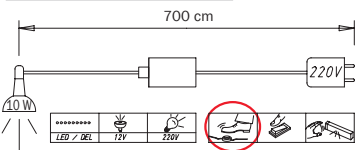

2 HANDLE STRIPS ▶ CARCASE COLOUR

3 GLIDING DOOR ROBES	Width in cm	300		300		300		350		350		350			
		Depth 65 cm	Drawing		Drawing		Drawing		Drawing		Drawing		Drawing		
			Description	3-door		3-door, 1 mirror door		3-door, 3 mirror doors		4-door		4-door, 2 mirror doors		4-door, 4 mirror doors	
		100 100 100		100 100 100		100 100 100		100 100 50 100		100 100 50 100		100 100 50 100			
		▼ Art. no.		▼ Price £			▼ Art. no.		▼ Price £			
		HEIGHT 197 CM		HEIGHT 197 CM		HEIGHT 197 CM		HEIGHT 197 CM		HEIGHT 197 CM		HEIGHT 197 CM			
		without lighting		3I13		2I13		2I14		3I17		2I17		2I18	
		with lighting		3L25		2L37		27L5		3L26		2L38		27L6	
		without lighting		2I65		2255		-		2I67		2256		-	
		with lighting		2L65		25L4		-		2L66		25L5		-	
		HEIGHT 223 CM		HEIGHT 223 CM		HEIGHT 223 CM		HEIGHT 223 CM		HEIGHT 223 CM		HEIGHT 223 CM		HEIGHT 223 CM	
		without lighting		4I13		5I13		5I14		4I17		5I17		5I18	
		with lighting		4L25		5L37		59LF		4L26		5L38		59LJ	
		without lighting		58G5		524F		-		58G7		524J		-	
		with lighting		5L65		56L4		-		5L66		56L5		-	
		HEIGHT 235 CM		HEIGHT 235 CM		HEIGHT 235 CM		HEIGHT 235 CM		HEIGHT 235 CM		HEIGHT 235 CM		HEIGHT 235 CM	
		without lighting		1I13		1I33		1I34		1I17		1I37		1I38	
		with lighting		1L25		1L37		16L5		1L26		1L38		16L6	
		without lighting		13G5		1355		-		13G7		1356		-	
		with lighting		1L65		14L4		-		1L66		14L5		-	