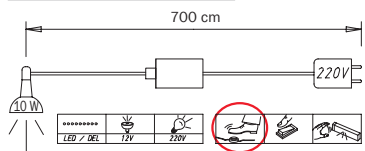

2 HANDLE STRIPS ▶ CARCASE COLOUR

3 GLIDING DOOR ROBES	Width in cm	151	151	151	201	201	201
 Shaded area = Mirror	Depth 65 cm						
	Description	2-door	2-door, 1 mirror door	2-door, 2 mirror doors	2-door	2-door, 1 mirror door	2-door, 2 mirror doors
	Carcase division (cm)	100 50	100 50	100 50	100 100	100 100	100 100
HEIGHT 197 CM	▼ Art. no.	▼ Price £	HEIGHT 197 CM		
Decor	without lighting	3I01	2I01	2I02	3I05	2I05	2I06
	with lighting	3L21	2L33	27L1	3L22	2L34	27L2
Colour glass	without lighting	2I61	2251	-	2I62	2252	-
	with lighting	2L51	25L0	-	2L52	25L1	-
HEIGHT 223 CM	▼ Art. no.	▼ Price £	HEIGHT 223 CM		
Decor	without lighting	4I01	5I01	5I02	4I05	5I05	5I06
	with lighting	4L21	5L33	59LA	4L22	5L34	59LB
Colour glass	without lighting	58G1	524A	-	58G2	524B	-
	with lighting	5L51	56L0	-	5L52	56L1	-
HEIGHT 235 CM	▼ Art. no.	▼ Price £	HEIGHT 235 CM		
Decor	without lighting	1I01	1I21	1I22	1I05	1I25	1I26
	with lighting	1L21	1L33	16L1	1L22	1L34	16L2
Colour glass	without lighting	13G1	1351	-	13G2	1352	-
	with lighting	1L51	14L0	-	1L52	14L1	-