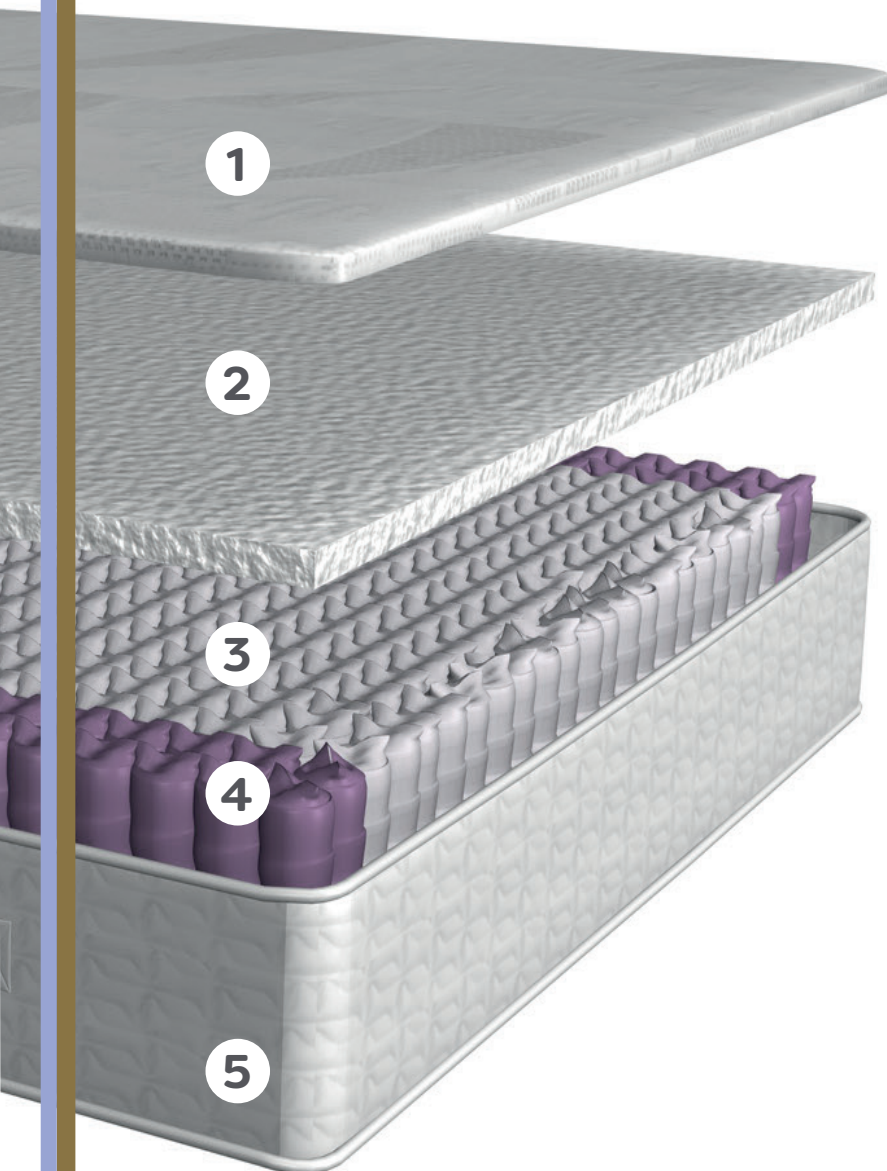

# RADIANCE COMFORT 1000

## COMFORT ZONE

**1** A 100% natural Probiotic fabric treatment to protect against allergens, bacteria and odours, promoting a fresh and healthy mattress

**2** Additional layers of comfort for a great night's sleep.

## SUPPORT ZONE

**3** 1000 Posturepocket™ spring system provides **pressure relief and perfect support** for you and your partner

**4** Firmer springs along the sides add strength to the edge of the mattress to allow you to use the whole surface of the mattress as a sleeping area.