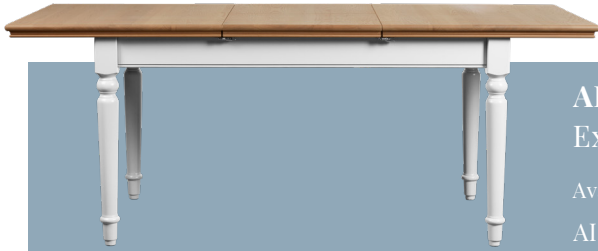

# Hill & Hunter

British Made Painted Furniture

The Hambledon Collection

**AIS615 | AIS617**  
Extending Dining Table

Available in two sizes

AIS615 -  
H 79cm x W 122-152cm x D 92cm  
AIS617 -  
H 79cm x W 150-208cm x D 92cm

**AIS958 | AIS959**  
Bench

Available in two sizes to suit each table

AIS958 -  
H 49cm x W 94cm x D 38cm  
AIS959 -  
H 49cm x W 125cm x D 38cm

**AIS616 | AIS618**  
Fixed Top Dining Table

Available in two sizes

AIS616 -  
H 79cm x W 122cm x D 92cm  
AIS618 -  
H 79cm x W 150cm x D 92cm

**AIS957**  
Twin Slat Chair

H 100cm x W 46cm x D 41cm

**AIS619**  
Round Dining Table

H 77cm x W 122cm x D 122cm

**AIS956**  
Slatted Chair