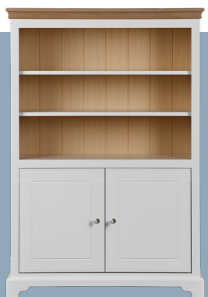

**AIS255 (BASE) & AIS476 (TOP)**

**Small Glazed Full Dresser**

Base - H 87cm x W 96cm x D 46cm  
Top - H 113cm x W 96cm x D 34cm  
Dresser - H 200cm x W 96cm x D 46cm

**AIS255 (BASE) & AIS472 (TOP)**

**Small Open Rack Dresser**

Base - H 87cm x W 96cm x D 46cm  
Top - H 113cm x W 96cm x D 34cm  
Dresser - H 200cm x W 96cm x D 46cm

**AIS346**  
Glazed Display Cabinet  
H 200cm x W 95cm x D 37cm

*Through years of development we have found the best materials and processes to offer you a quality painted product that allows you to express yourself through our large range of colours.*

**AIS345**  
Tall Bookcase with 2 Doors  
H 200cm x W 95cm x D 30cm

**AIS344**  
Tall Open Bookcase  
H 200cm x W 95cm x D 30cm

**AIS343**  
Bookcase with 2 Doors  
H 139cm x W 95cm x D 30cm

**AIS343**  
Open Bookcase  
H 139cm x W 95cm x D 30cm