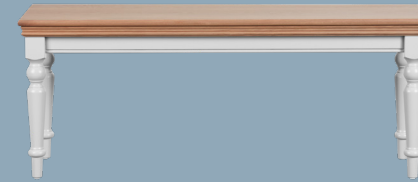

# Hill & Hunter

British Made Painted Furniture

The Hambledon Collection

**AIS615 | AIS617**  
Extending Dining Table

Available in two sizes

AIS615 -  
H 79cm x W 122-152cm x D 92cm  
AIS617 -  
H 79cm x W 150-208cm x D 92cm

**AIS958 | AIS959**  
Bench

Available in two sizes to suit each table

AIS958 -  
H 49cm x W 94cm x D 38cm  
AIS959 -  
H 49cm x W 125cm x D 38cm

**AIS616 | AIS618**  
Fixed Top Dining Table

Available in two sizes

AIS616 -  
H 79cm x W 122cm x D 92cm  
AIS618 -  
H 79cm x W 150cm x D 92cm

**AIS957**  
Twin Slat Chair

H 100cm x W 46cm x D 41cm

**AIS619**  
Round Dining Table

H 77cm x W 122cm x D 122cm

**AIS956**  
Slatted Chair