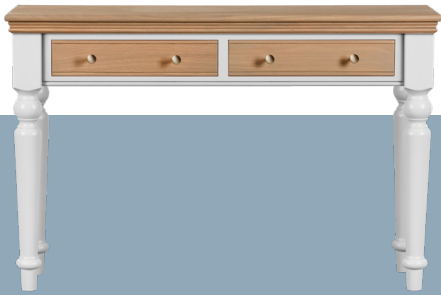

**AIS345**  
Tall Bookcase with 2 Doors  
H 200cm x W 95cm x D 30cm

**AIS344**  
Tall Open Bookcase  
H 200cm x W 95cm x D 30cm

**AIS343**  
Bookcase with 2 Doors  
H 139cm x W 95cm x D 30cm

**AIS343**  
Open Bookcase  
H 139cm x W 95cm x D 30cm

**AIS166**  
Large Hall Table with 2 Drawers  
H 78cm x W 122cm x D 35cm

**AIS166**  
Corner TV Unit with 2 Drawers  
H 65cm x W 108cm x D 46cm

**AIS165**  
Small Hall Table with 1 Drawer  
H 78cm x W 70cm x D 35cm