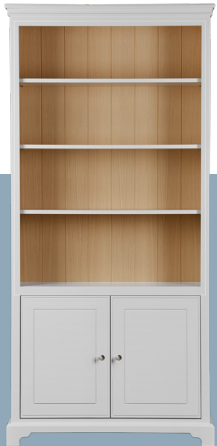

**Large Open Rack Full Dresser**

Base - H 87cm x W 184cm x D 46cm  
Top - H 113cm x W 184cm x D 34cm  
Dresser - H 200cm x W 184cm x D 46cm

**AIS256 (BASE) & AIS477 (TOP)**

**Medium Glazed Full Dresser**

**AIS255 (BASE) & AIS476 (TOP)**

**Small Glazed Full Dresser**

Base - H 87cm x W 96cm x D 46cm  
Top - H 113cm x W 96cm x D 34cm  
Dresser - H 200cm x W 96cm x D 46cm

**AIS255 (BASE) & AIS472 (TOP)**

**Small Open Rack Dresser**

Base - H 87cm x W 96cm x D 46cm  
Top - H 113cm x W 96cm x D 34cm  
Dresser - H 200cm x W 96cm x D 46cm

**AIS346**  
Glazed Display Cabinet  
H 200cm x W 95cm x D 37cm

*Through years of development we have found the best materials and processes to offer you a quality painted product that allows you to express yourself through our large range of colours.*

**AIS345**  
Tall Bookcase with 2 Doors  
H 200cm x W 95cm x D 30cm

**AIS344**  
Tall Open Bookcase  
H 200cm x W 95cm x D 30cm

**AIS343**  
Bookcase with 2 Doors  
H 139cm x W 95cm x D 30cm

**AIS343**  
Open Bookcase  
H 139cm x W 95cm x D 30cm