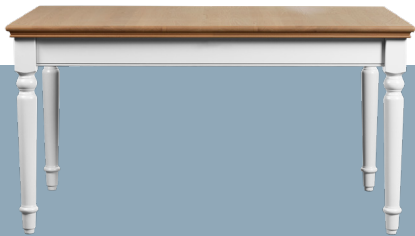

# Hill & Hunter

British Made Painted Furniture

The Hambledon Collection

**AIS615 | AIS617**  
Extending Dining Table

Available in two sizes

AIS615 -  
H 79cm x W 122-152cm x D 92cm  
AIS617 -  
H 79cm x W 150-208cm x D 92cm

**AIS958 | AIS959**  
Bench

Available in two sizes to suit each table

AIS958 -  
H 49cm x W 94cm x D 38cm  
AIS959 -  
H 49cm x W 125cm x D 38cm

**AIS616 | AIS618**  
Fixed Top Dining Table

Available in two sizes

AIS616 -  
H 79cm x W 122cm x D 92cm  
AIS618 -  
H 79cm x W 150cm x D 92cm

**AIS957**  
Twin Slat Chair

H 100cm x W 46cm x D 41cm

**AIS619**  
Round Dining Table

H 77cm x W 122cm x D 122cm

**AIS956**  
Slatted Chair