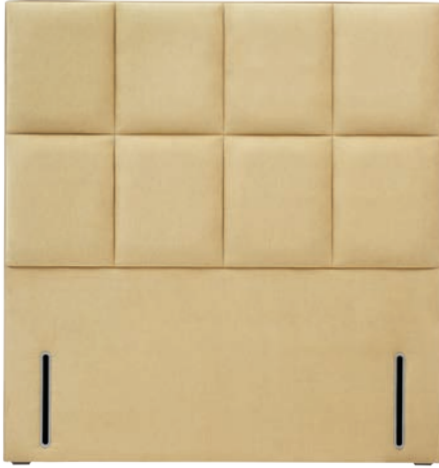

Also available as a shallow option.

Eleanor

A deeply-buttoned contemporary design bordered with hand-piped detailing.

Size: 132cm high by 9cm deep.

Shown above in euro-slim and Linoso 804 Grey upholstered fabric.

Also available as a shallow option.

Isobella

A deep cushioned centre panel, surrounded by a heavily padded border and finished with hand-piped detail.

Size: 132cm high by 9cm deep.

Shown above in euro-slim and Panama 500 Green upholstered fabric.

Also available as a shallow option.

HEADBOARD

COLLECTION

Victoria

A luxurious euro-slim rectangular piped headboard with two rows of four square segments.

Size: 161cm high by 9cm deep.

Shown above in euro-slim and Imperio 501 Green upholstered fabric.