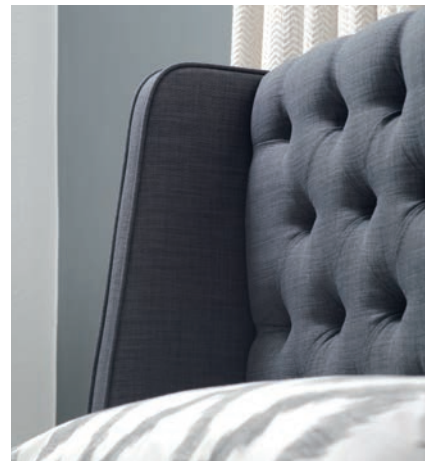

HEADBOARD COLLECTION

A beautifully-upholstered headboard provides a bold statement to frame your bed, creating a stunning focal point and finishing touch to both the bed and the bedroom.

Every design detail of the headboards has been carefully considered, providing a range of classic and contemporary styles, from simple and modern, to deep buttoned, upholstered-to-the-floor headboards. Choose your headboard from our collection of stunning designs.

HEADBOARD

COLLECTION

Harriett

A striking symmetrical stylish pattern to create a real design statement in the bedroom.

Size: 132cm high by 9cm deep.

Shown above in euro-slim and Imperio 602 Turquoise upholstered fabric.

Also available as a shallow option.

Eleanor

A deeply-buttoned contemporary design bordered with hand-piped detailing.

Size: 132cm high by 9cm deep.

Shown above in euro-slim and Linoso 804 Grey upholstered fabric.

Also available as a shallow option.

HEADBOARD

COLLECTION

Victoria

A luxurious euro-slim rectangular piped headboard with two rows of four square segments.

Size: 161cm high by 9cm deep.

Shown above in euro-slim and Imperio 501 Green upholstered fabric.