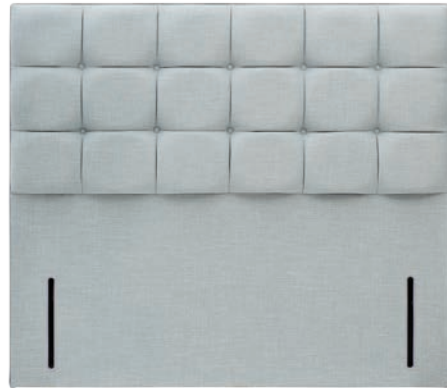

Also available as a shallow option.

HEADBOARD

COLLECTION

Victoria

A luxurious euro-slim rectangular piped headboard with two rows of four square segments.

Size: 161cm high by 9cm deep.

Shown above in euro-slim and Imperio 501 Green upholstered fabric.

Size: 132cm high by 9cm deep with 'wings' 30cm deep at their base.

Shown above in euro-wide and Slate Weave upholstered fabric.

HEADBOARD

COLLECTION

Katherine

A opulent euro-wide headboard with a curved top and unique curved wings which wrap around the head of the bed for a true design statement.

Size: 161 cm high by 9cm deep with 'wings' 19cm deep at their base.
Shown above in euro-wide and Panama 603 Grey upholstered fabric.

Grace

A deeply upholstered modern headboard design with three rows of deep-buttoned squares.

Size: 132cm high by 9cm deep.
Shown above in euro-slim and Linoso 600 Sky upholstered fabric.
Also available as a shallow option.

Elizabeth

A sumptuous euro-wide piped headboard with 'P' shaped wings, a curving inward header and a deeply-buttoned central panel.