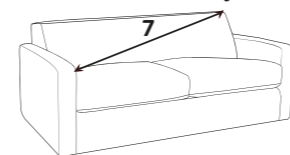

Mattress thickness: 11.5cm

Mattress Length: 183cm

2 fold action is 160Kg total max occupancy weight

Sofa beds available as standard back only

DIMENSION GUIDE

- 1 - HEIGHT
- 2 - WIDTH
- 3 - DEPTH
- 4 - SEAT HEIGHT
- 5 - SEAT DEPTH (STD & PILLOW)
- 6 - SEAT WIDTH

Check the diagonal access dimension to ensure furniture will fit in your home.

7 - DIAGONAL ACCESS

Illustrations used for reference only.

Extra Flex®

A high density foam base seat interior with a hand-rolled carded fibre, channelled topper which provides both softness and support.