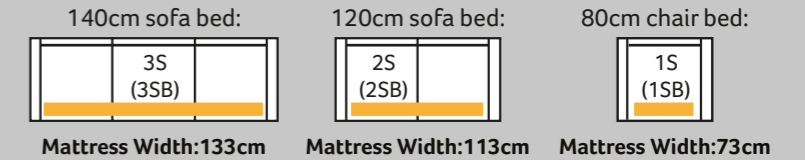

Mattress Thickness: 6cm

Mattress Length: 185cm

3 fold action is 140Kg total max occupancy weight

DELUXE ACTION & SPRUNG MATTRESS

A two fold metal action with beech slats. Complemented by a deluxe sprung mattress. For everyday use.