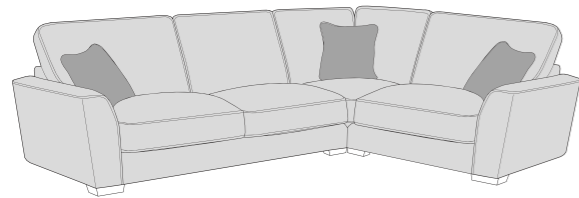

05/05/2021

FANTASIA COVER GUIDE - STANDARD BACK

Please use this guide when ordering the following pieces to clarify cover options.

STANDARD BACK

LH2, RFC, FST (L2, RFC, P) Group

FST, LFC, RH2 (P, LFC, R2) Group

L2S, RFC, FST (L2S, RFC, P) Group

FST, LFC, R2S (P, LFC, R2S) Group

LH2, COR, RH1 (L2, CO, R1) Group

LH1, COR, RH2 (L1, CO, R2) Group

L2S, COR, RH1 (L2S, CO, R1) Group

LH1, COR, R2S (L1, COR, R2S) Group

LH2, R2C (L2, R2C) Group

L2C, RH2 (L2C, R2) Group

LH2, COR, RH2 (L2, CO, R2) Group

LH1, COR, RH1 (L1, CO, R1) Group

ALU (AU)

4 Seater modular sofa (4MD)

3 Seater sofa (3ST)

2 Seater sofa (2ST)

Love chair (LOV)

Arm chair (1ST)

3 Seater Sofa Bed (3SB, 3DB)

(Available in Standard or Deluxe)

2 Seater Sofa Bed (2SB, 2DB)

(Available in Standard or Deluxe)

Chair Sofa Bed (1SB, 1DB)

(Available in Standard or Deluxe)

Standard Back Scatter Cushions