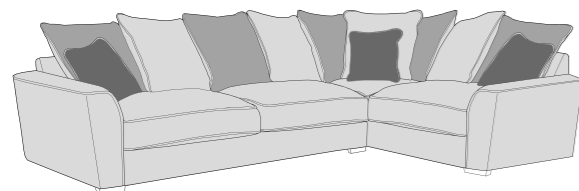

Arm chair (1ST)

3 Seater Sofa Bed (3SB, 3DB)

(Available in Standard or Deluxe)

2 Seater Sofa Bed (2SB, 2DB)

(Available in Standard or Deluxe)

Chair Sofa Bed (1SB, 1DB)

(Available in Standard or Deluxe)

Standard Back Scatter Cushions

Front = Cover 2
Piping = Cover 1
Back = Cover 1

FANTASIA COVER GUIDE - PILLOW BACK

Please use this guide when ordering the following pieces to clarify cover options.

PILLOW BACK

LH2, RFC, FST (L2, RFC, P) Group

FST, LFC, RH2 (P, LFC, R2) Group

L2S, RFC, FST (L2S, RFC, P) Group

FST, LFC, R2S (P, LFC, R2S) Group

LH2, COR, RH1 (L2, CO, R1) Group

LH1, COR, RH2 (L1, CO, R2) Group

L2S, COR, RH1 (L2S, CO, R1) Group

LH1, COR, R2S (L1, CO, R2S) Group

LH2, R2C (L2, R2C) Group

L2C, RH2 (L2C, R2) Group

LH2, COR, RH2 (L2, CO, R2) Group

LH1, COR, RH1 (L1, CO, R2) Group

ALU (AU)

4 Seater modular sofa (4MD)

3 Seater sofa (3ST)

2 Seater sofa (2ST)