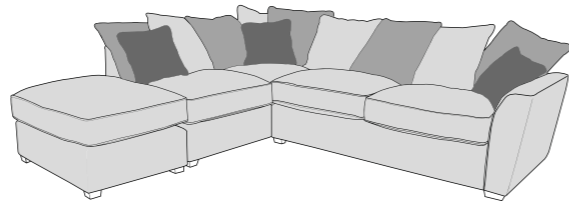

Arm chair (1ST)

3 Seater Sofa Bed (3SB, 3DB)

(Available in Standard or Deluxe)

2 Seater Sofa Bed (2SB, 2DB)

(Available in Standard or Deluxe)

Chair Sofa Bed (1SB, 1DB)

(Available in Standard or Deluxe)

Standard Back Scatter Cushions

Front = Cover 2
Piping = Cover 1
Back = Cover 1

FANTASIA COVER GUIDE - PILLOW BACK

Please use this guide when ordering the following pieces to clarify cover options.

PILLOW BACK

LH2, RFC, FST (L2, RFC, P) Group

FST, LFC, RH2 (P, LFC, R2) Group

L2S, RFC, FST (L2S, RFC, P) Group

FST, LFC, R2S (P, LFC, R2S) Group

LH2, COR, RH1 (L2, CO, R1) Group

LH1, COR, RH2 (L1, CO, R2) Group

L2S, COR, RH1 (L2S, CO, R1) Group

LH1, COR, R2S (L1, CO, R2S) Group

LH2, R2C (L2, R2C) Group

L2C, RH2 (L2C, R2) Group

LH2, COR, RH2 (L2, CO, R2) Group

LH1, COR, RH1 (L1, CO, R2) Group

ALU (AU)

4 Seater modular sofa (4MD)

3 Seater sofa (3ST)

2 Seater sofa (2ST)