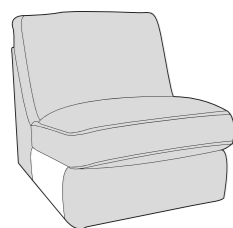

L2C, RH2 (L2C, R2) Group

LH2, COR, RH2 (L2, CO, R2) Group

LH1, COR, RH1 (L1, CO, R1) Group

ALU (AU)

4 Seater modular sofa (4MD)

3 Seater sofa (3ST)

2 Seater sofa (2ST)

Love chair (LOV)

Arm chair (1ST)

3 Seater Sofa Bed (3SB, 3DB)

(Available in Standard or Deluxe)

2 Seater Sofa Bed (2SB, 2DB)

(Available in Standard or Deluxe)

Chair Sofa Bed (1SB, 1DB)

(Available in Standard or Deluxe)

Standard Back Scatter Cushions

Front = Cover 2
Piping = Cover 1
Back = Cover 1

FANTASIA COVER GUIDE - PILLOW BACK

Please use this guide when ordering the following pieces to clarify cover options.

PILLOW BACK

LH2, RFC, FST (L2, RFC, P) Group