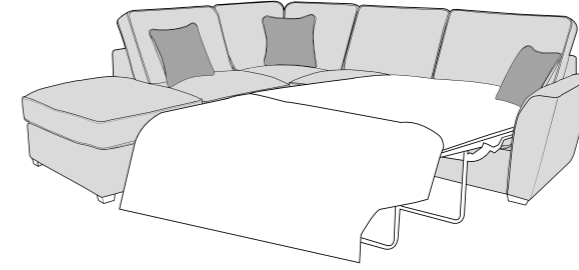

FST, LFC, R2S (P, LFC, R2S) Group