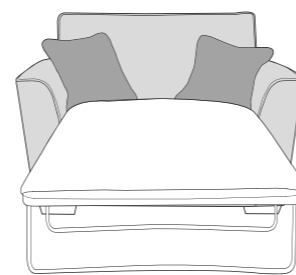

L2C, RH2 (L2C, R2) Group

LH2, COR, RH2 (L2, CO, R2) Group

LH1, COR, RH1 (L1, CO, R1) Group

ALU (AU)

4 Seater modular sofa (4MD)

3 Seater sofa (3ST)

2 Seater sofa (2ST)

Love chair (LOV)

Arm chair (1ST)

3 Seater Sofa Bed (3SB, 3DB)

(Available in Standard or Deluxe)

2 Seater Sofa Bed (2SB, 2DB)

(Available in Standard or Deluxe)

Chair Sofa Bed (1SB, 1DB)

(Available in Standard or Deluxe)

Standard Back Scatter Cushions

Front = Cover 2
Piping = Cover 1
Back = Cover 1

FANTASIA COVER GUIDE - PILLOW BACK

Please use this guide when ordering the following pieces to clarify cover options.

PILLOW BACK

LH2, RFC, FST (L2, RFC, P) Group