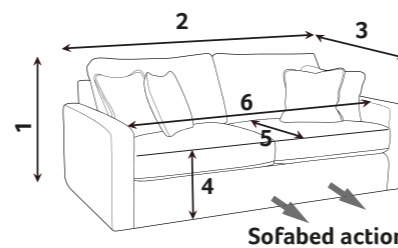

Mattress thickness: 11.5cm

Mattress Length: 183cm

2 fold action is 160Kg total max occupancy weight

Sofa beds available as standard back only

DIMENSION GUIDE

- 1 - HEIGHT
- 2 - WIDTH
- 3 - DEPTH
- 4 - SEAT HEIGHT
- 5 - SEAT DEPTH (STD & PILLOW)
- 6 - SEAT WIDTH

Check the diagonal access dimension to ensure furniture will fit in your home.

7 - DIAGONAL ACCESS

Illustrations used for reference only.

Extra Flex®

A high density foam base seat interior with a hand-rolled carded fibre, channelled topper which provides both softness and support.