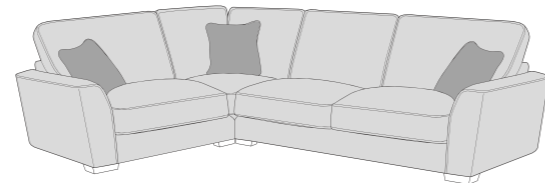

05/05/2021

FANTASIA COVER GUIDE - STANDARD BACK

Please use this guide when ordering the following pieces to clarify cover options.

STANDARD BACK

LH2, RFC, FST (L2, RFC, P) Group

FST, LFC, RH2 (P, LFC, R2) Group

L2S, RFC, FST (L2S, RFC, P) Group

FST, LFC, R2S (P, LFC, R2S) Group

LH2, COR, RH1 (L2, CO, R1) Group

LH1, COR, RH2 (L1, CO, R2) Group

L2S, COR, RH1 (L2S, CO, R1) Group

LH1, COR, R2S (L1, COR, R2S) Group

LH2, R2C (L2, R2C) Group

L2C, RH2 (L2C, R2) Group

LH2, COR, RH2 (L2, CO, R2) Group

LH1, COR, RH1 (L1, CO, R1) Group

ALU (AU)

4 Seater modular sofa (4MD)

3 Seater sofa (3ST)

2 Seater sofa (2ST)

Love chair (LOV)

Arm chair (1ST)

3 Seater Sofa Bed (3SB, 3DB)

(Available in Standard or Deluxe)

2 Seater Sofa Bed (2SB, 2DB)

(Available in Standard or Deluxe)

Chair Sofa Bed (1SB, 1DB)

(Available in Standard or Deluxe)

Standard Back Scatter Cushions