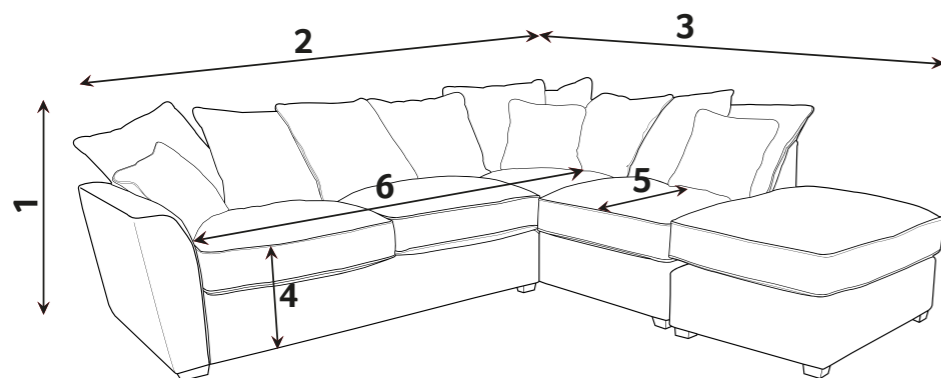

Mattress thickness: 11.5cm

Mattress Length: 183cm

2 fold action is 160Kg total max occupancy weight

Sofa beds available as standard back only

DIMENSION GUIDE

- 1 - HEIGHT
- 2 - WIDTH
- 3 - DEPTH
- 4 - SEAT HEIGHT
- 5 - SEAT DEPTH (STD & PILLOW)
- 6 - SEAT WIDTH

Check the diagonal access dimension to ensure furniture will fit in your home.

7 - DIAGONAL ACCESS

Illustrations used for reference only.

Extra Flex®

A high density foam base seat interior with a hand-rolled carded fibre, channelled topper which provides both softness and support.