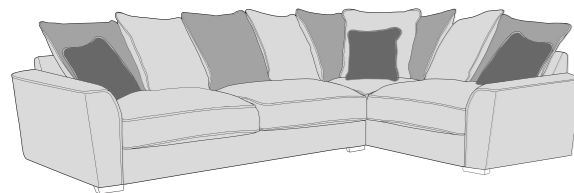

Arm chair (1ST)

3 Seater Sofa Bed (3SB, 3DB)

(Available in Standard or Deluxe)

2 Seater Sofa Bed (2SB, 2DB)

(Available in Standard or Deluxe)

Chair Sofa Bed (1SB, 1DB)

(Available in Standard or Deluxe)

Standard Back Scatter Cushions

Front = Cover 2
Piping = Cover 1
Back = Cover 1

FANTASIA COVER GUIDE - PILLOW BACK

Please use this guide when ordering the following pieces to clarify cover options.

PILLOW BACK

LH2, RFC, FST (L2, RFC, P) Group

FST, LFC, RH2 (P, LFC, R2) Group

L2S, RFC, FST (L2S, RFC, P) Group

FST, LFC, R2S (P, LFC, R2S) Group

LH2, COR, RH1 (L2, CO, R1) Group

LH1, COR, RH2 (L1, CO, R2) Group

L2S, COR, RH1 (L2S, CO, R1) Group

LH1, COR, R2S (L1, CO, R2S) Group

LH2, R2C (L2, R2C) Group

L2C, RH2 (L2C, R2) Group

LH2, COR, RH2 (L2, CO, R2) Group

LH1, COR, RH1 (L1, CO, R2) Group

ALU (AU)

4 Seater modular sofa (4MD)

3 Seater sofa (3ST)

2 Seater sofa (2ST)