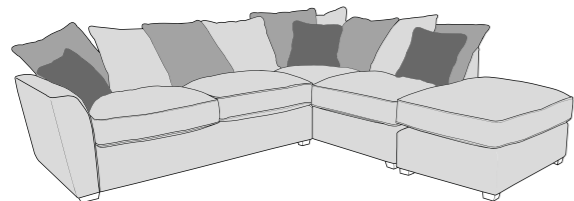

Arm chair (1ST)

3 Seater Sofa Bed (3SB, 3DB)

(Available in Standard or Deluxe)

2 Seater Sofa Bed (2SB, 2DB)

(Available in Standard or Deluxe)

Chair Sofa Bed (1SB, 1DB)

(Available in Standard or Deluxe)

Standard Back Scatter Cushions

Front = Cover 2
Piping = Cover 1
Back = Cover 1

FANTASIA COVER GUIDE - PILLOW BACK

Please use this guide when ordering the following pieces to clarify cover options.

PILLOW BACK

LH2, RFC, FST (L2, RFC, P) Group

FST, LFC, RH2 (P, LFC, R2) Group

L2S, RFC, FST (L2S, RFC, P) Group

FST, LFC, R2S (P, LFC, R2S) Group

LH2, COR, RH1 (L2, CO, R1) Group

LH1, COR, RH2 (L1, CO, R2) Group

L2S, COR, RH1 (L2S, CO, R1) Group

LH1, COR, R2S (L1, CO, R2S) Group

LH2, R2C (L2, R2C) Group

L2C, RH2 (L2C, R2) Group

LH2, COR, RH2 (L2, CO, R2) Group

LH1, COR, RH1 (L1, CO, R2) Group

ALU (AU)

4 Seater modular sofa (4MD)

3 Seater sofa (3ST)

2 Seater sofa (2ST)