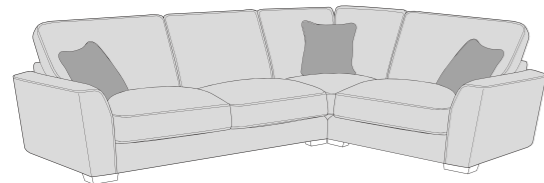

05/05/2021

FANTASIA COVER GUIDE - STANDARD BACK

Please use this guide when ordering the following pieces to clarify cover options.

STANDARD BACK

LH2, RFC, FST (L2, RFC, P) Group

FST, LFC, RH2 (P, LFC, R2) Group

L2S, RFC, FST (L2S, RFC, P) Group

FST, LFC, R2S (P, LFC, R2S) Group

LH2, COR, RH1 (L2, CO, R1) Group

LH1, COR, RH2 (L1, CO, R2) Group

L2S, COR, RH1 (L2S, CO, R1) Group

LH1, COR, R2S (L1, COR, R2S) Group

LH2, R2C (L2, R2C) Group

L2C, RH2 (L2C, R2) Group

LH2, COR, RH2 (L2, CO, R2) Group

LH1, COR, RH1 (L1, CO, R1) Group

ALU (AU)

4 Seater modular sofa (4MD)

3 Seater sofa (3ST)

2 Seater sofa (2ST)

Love chair (LOV)

Arm chair (1ST)

3 Seater Sofa Bed (3SB, 3DB)

(Available in Standard or Deluxe)

2 Seater Sofa Bed (2SB, 2DB)

(Available in Standard or Deluxe)

Chair Sofa Bed (1SB, 1DB)

(Available in Standard or Deluxe)

Standard Back Scatter Cushions