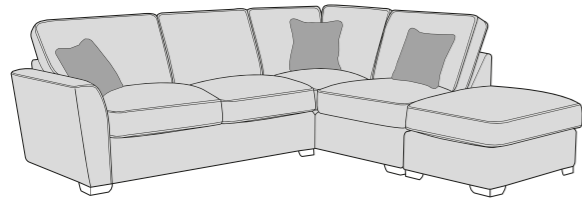

Please note that colour shadings can vary slightly from each roll of fabric.
We cannot guarantee a precise match to these samples or between cut lengths and upholstered goods.

Extra Flex[®]
Soft, Supportive Seating

05/05/2021

FANTASIA COVER GUIDE - STANDARD BACK

Please use this guide when ordering the following pieces to clarify cover options.

STANDARD BACK

LH2, RFC, FST (L2, RFC, P) Group

FST, LFC, RH2 (P, LFC, R2) Group

L2C, RH2 (L2C, R2) Group

LH2, COR, RH2 (L2, CO, R2) Group

LH1, COR, RH1 (L1, CO, R1) Group

ALU (AU)

4 Seater modular sofa (4MD)

3 Seater sofa (3ST)

2 Seater sofa (2ST)

Love chair (LOV)

Arm chair (1ST)

3 Seater Sofa Bed (3SB, 3DB)

(Available in Standard or Deluxe)

2 Seater Sofa Bed (2SB, 2DB)

(Available in Standard or Deluxe)

Chair Sofa Bed (1SB, 1DB)

(Available in Standard or Deluxe)

Standard Back Scatter Cushions