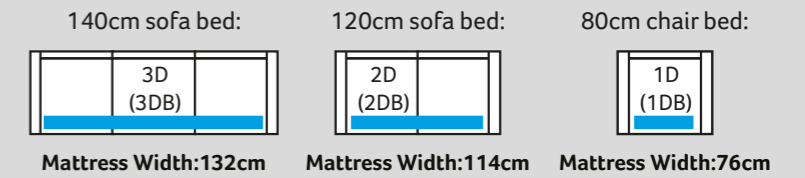

Mattress Thickness: 6cm

Mattress Length: 185cm

3 fold action is 140Kg total max occupancy weight

DELUXE ACTION & SPRUNG MATTRESS

A two fold metal action with beech slats. Complemented by a deluxe sprung mattress. For everyday use.

Mattress thickness: 11.5cm

Mattress Length: 183cm

2 fold action is 160Kg total max occupancy weight

Sofa beds available as standard back only

DIMENSION GUIDE

- 1 - HEIGHT
- 2 - WIDTH
- 3 - DEPTH
- 4 - SEAT HEIGHT
- 5 - SEAT DEPTH (STD & PILLOW)
- 6 - SEAT WIDTH