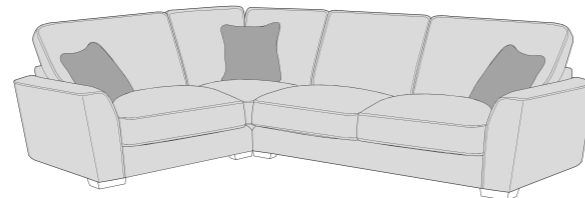

05/05/2021

FANTASIA COVER GUIDE - STANDARD BACK

Please use this guide when ordering the following pieces to clarify cover options.

STANDARD BACK

LH2, RFC, FST (L2, RFC, P) Group

FST, LFC, RH2 (P, LFC, R2) Group

L2S, RFC, FST (L2S, RFC, P) Group

FST, LFC, R2S (P, LFC, R2S) Group

LH2, COR, RH1 (L2, CO, R1) Group

LH1, COR, RH2 (L1, CO, R2) Group

L2S, COR, RH1 (L2S, CO, R1) Group

LH1, COR, R2S (L1, COR, R2S) Group

LH2, R2C (L2, R2C) Group

L2C, RH2 (L2C, R2) Group

LH2, COR, RH2 (L2, CO, R2) Group

LH1, COR, RH1 (L1, CO, R1) Group

ALU (AU)

4 Seater modular sofa (4MD)

3 Seater sofa (3ST)

2 Seater sofa (2ST)

Love chair (LOV)

Arm chair (1ST)

3 Seater Sofa Bed (3SB, 3DB)

(Available in Standard or Deluxe)

2 Seater Sofa Bed (2SB, 2DB)

(Available in Standard or Deluxe)

Chair Sofa Bed (1SB, 1DB)

(Available in Standard or Deluxe)

Standard Back Scatter Cushions