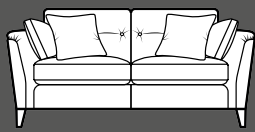

4 seater chaise sofa (reversible) in fabric 0885, large scatter cushions in 0095, chrome legs.

3 seater in fabric 0625, large scatter cushions in 0095, chrome legs.

4 seater sofa

H 960mm
W 2170mm
D 930mm

4 seater chaise sofa
(reversible)

H 960mm
W 2170mm
D 1470mm

3 seater sofa

H 960mm
W 1950mm
D 930mm

2 seater sofa

H 960mm
W 1740mm
D 930mm

Snuggler

H 960mm
W 1300mm
D 930mm

Chair

H 960mm
W 930mm
D 930mm

Swivel chair

H 970mm
W 640mm
D 860mm

Legged Ottoman

H 400mm
W 1000mm
D 570mm

Storage stool

H 410mm
W 640mm
D 580mm