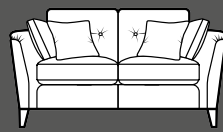

4 seater chaise sofa (reversible) in fabric 0885, large scatter cushions in 0095, chrome legs.

3 seater in fabric 0625, large scatter cushions in 0095, chrome legs.

4 seater sofa

H 960mm
W 2170mm
D 930mm

4 seater chaise sofa
(reversible)

H 960mm
W 2170mm
D 1470mm

3 seater sofa

H 960mm
W 1950mm
D 930mm

2 seater sofa

H 960mm
W 1740mm
D 930mm

Snuggler

H 960mm
W 1300mm
D 930mm

Chair

H 960mm
W 930mm
D 930mm

Swivel chair

H 970mm
W 640mm
D 860mm

Legged Ottoman

H 400mm
W 1000mm
D 570mm

Storage stool

H 410mm
W 640mm
D 580mm