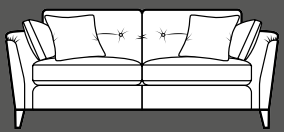

4 seater chaise sofa (reversible) in fabric 0885, large scatter cushions in 0095, chrome legs.

3 seater in fabric 0625, large scatter cushions in 0095, chrome legs.

4 seater sofa

H 960mm
W 2170mm
D 930mm

4 seater chaise sofa
(reversible)

H 960mm
W 2170mm
D 1470mm

3 seater sofa

H 960mm
W 1950mm
D 930mm

2 seater sofa

H 960mm
W 1740mm
D 930mm

Snuggler

H 960mm
W 1300mm
D 930mm

Chair

H 960mm
W 930mm
D 930mm

Swivel chair

H 970mm
W 640mm
D 860mm

Legged Ottoman

H 400mm
W 1000mm
D 570mm

Storage stool

H 410mm
W 640mm
D 580mm