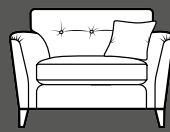

4 seater chaise sofa (reversible) in fabric 0885, large scatter cushions in 0095, chrome legs.

3 seater in fabric 0625, large scatter cushions in 0095, chrome legs.

4 seater sofa

H 960mm
W 2170mm
D 930mm

4 seater chaise sofa
(reversible)

H 960mm
W 2170mm
D 1470mm

3 seater sofa

H 960mm
W 1950mm
D 930mm

2 seater sofa

H 960mm
W 1740mm
D 930mm

Snuggler

H 960mm
W 1300mm
D 930mm

Chair

H 960mm
W 930mm
D 930mm

Swivel chair

H 970mm
W 640mm
D 860mm

Legged Ottoman

H 400mm
W 1000mm
D 570mm

Storage stool

H 410mm
W 640mm
D 580mm