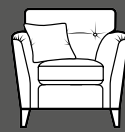

4 seater chaise sofa (reversible) in fabric 0885, large scatter cushions in 0095, chrome legs.

3 seater in fabric 0625, large scatter cushions in 0095, chrome legs.

4 seater sofa

H 960mm
W 2170mm
D 930mm

4 seater chaise sofa
(reversible)

H 960mm
W 2170mm
D 1470mm

3 seater sofa

H 960mm
W 1950mm
D 930mm

2 seater sofa

H 960mm
W 1740mm
D 930mm

Snuggler

H 960mm
W 1300mm
D 930mm

Chair

H 960mm
W 930mm
D 930mm

Swivel chair

H 970mm
W 640mm
D 860mm

Legged Ottoman

H 400mm
W 1000mm
D 570mm

Storage stool

H 410mm
W 640mm
D 580mm