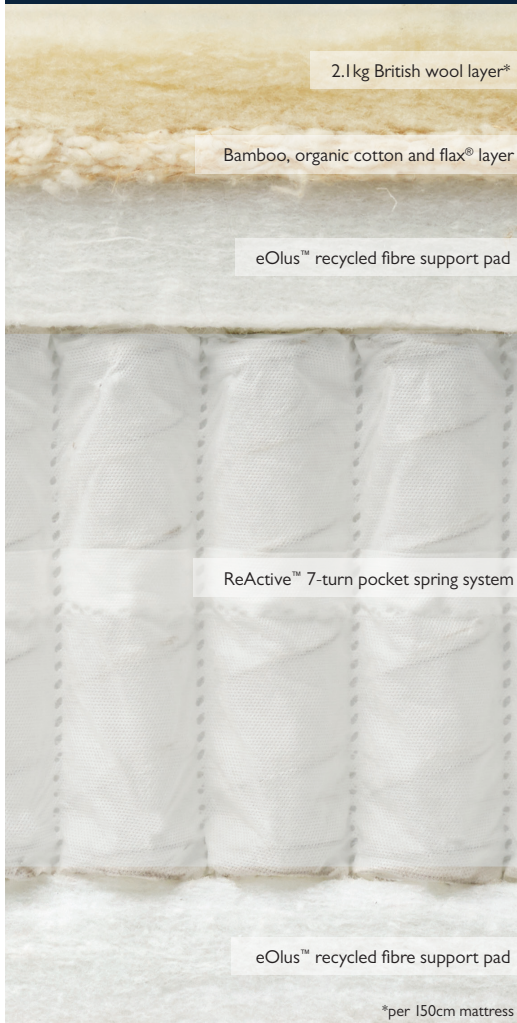

Hypnos Origins™ ORTHOCARE

2.1 kg British wool layer*

Bamboo, organic cotton and flax® layer

eOlus™ recycled fibre support pad

ReActive™ 7-turn pocket spring system

eOlus™ recycled fibre support pad

*per 150cm mattress

A handcrafted, firmer feel pocket sprung mattress made with materials that have been responsibly sourced.

MATTRESS TYPE

Single sided, so there's no need to turn – just rotate regularly.

MATTRESS COVER

Responsibly sourced and luxurious, the cotton and linen sleep surface is safe and naturally fire-resistant.

SPRING TYPE

ReActive™ 7-turn pocket springs.

SIDE STITCHING

Hand tufted with 2 rows of side stitching.

FILLINGS

Bamboo, organic cotton and flax to help keep you cool and dry. Wool from Red Tractor assured farms to help regulate body temperature. eOlus™ recycled fibre support pad.

Design a bed that's just right for you

Create your own bespoke bed with preferred divan comfort and storage options, and headboard and styling choices.

- Certified organic cotton fillings
- British wool traceable to Red Tractor assured farms
- Cotton and European Flax™ linen
- Safe and fire-resistant sleep surface free from FR chemicals
- 100% recyclable at end of life
- Protective eco-packaging derived from plants

Handmade in
Buckinghamshire
with a 10 year guarantee

HYPNOS
THE MOST COMFORTABLE BEDS IN THE WORLD