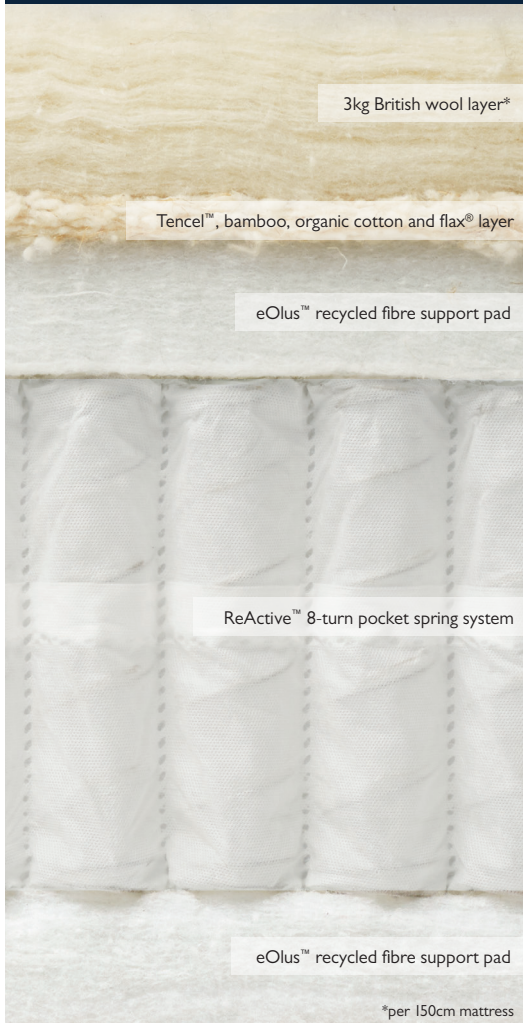

Handmade in
Buckinghamshire
with a 10 year guarantee

HYPNOS
THE MOST COMFORTABLE BEDS IN THE WORLD