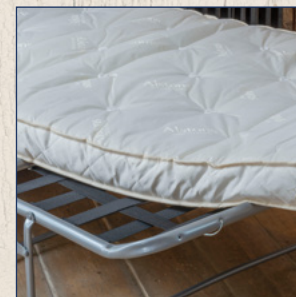

MATTRESS OPTIONS

REGAL MATTRESS

(Supplied as standard)

Single sided 'no turn' open coil spring interior mattress, including an additional top layer of foam fillings for improved levels of comfort. Hand made in the UK, tufted and covered in a woven damask ticking.

Mattress sizes:

2 seater 1800 x 1120 x 100mm
3 seater 1800 x 1320 x 100mm

POCKET MATTRESS

(Upgrade)

For the ultimate in comfort our deluxe, double sided pocket spring mattress has quilted side edges, superior fillings, handtufted felt washers and luxury ticking. Fully reversible.