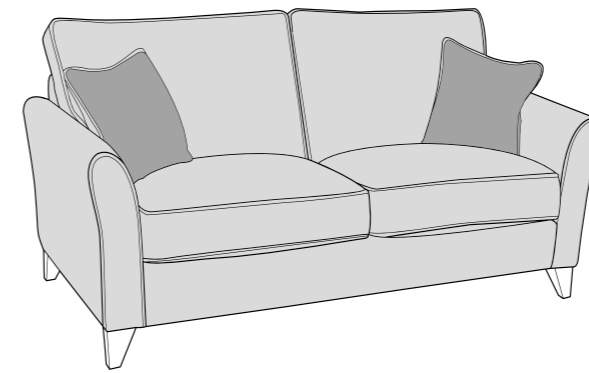

# FAIRFIELD COVER GUIDE - STANDARD BACK ONLY

Please use this guide when ordering the following pieces to clarify cover options.

**4 Seater Sofa (4ST)**

**3 Seater sofa (3ST)**

**2 Seater sofa (2ST)**

**Love chair (LOV)**

**Arm chair (1ST)**

**3 Seater Sofa Bed (3SB, 3DB)**

(Available in Standard or Deluxe)

**2 Seater Sofa Bed (2SB, 2DB)**

(Available in Standard or Deluxe)

**Chair Sofa Bed (1SB, 1DB)**

(Available in Standard or Deluxe)

 **COVER 1**  
(BODY)

 **COVER 2**  
(SCATTER)

Standard Back  
Scatter Cushions

Front = Cover 2  
Piping = Cover 1  
Back = Cover 1