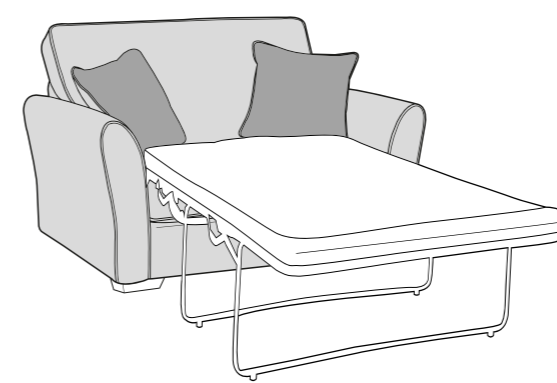

# FAIRFIELD COVER GUIDE - STANDARD BACK ONLY

Please use this guide when ordering the following pieces to clarify cover options.

**4 Seater Sofa (4ST)**

**3 Seater sofa (3ST)**

**2 Seater sofa (2ST)**

**Love chair (LOV)**

**Arm chair (1ST)**

**3 Seater Sofa Bed (3SB, 3DB)**

(Available in Standard or Deluxe)

**2 Seater Sofa Bed (2SB, 2DB)**

(Available in Standard or Deluxe)

**Chair Sofa Bed (1SB, 1DB)**

(Available in Standard or Deluxe)

 **COVER 1**  
(BODY)

 **COVER 2**  
(SCATTER)

Standard Back  
Scatter Cushions

Front = Cover 2  
Piping = Cover 1  
Back = Cover 1

# FAIRFIELD DIMENSIONS (CM)

AVAILABLE PIECES	HEIGHT 1	OUTBACK HEIGHT	WIDTH 2	DEPTH 3	ARM HEIGHT	SEAT HEIGHT 4	SEAT DEPTH (STD) 5	SEAT WIDTH 6	ACCESS DIAGONAL 7	WEIGHT (KG)	PILLOW BACK NUMBER	SCATTER CUSHIONS (STD)
4 SEATER SOFA (4ST)	98	72.5	222	94	66	55	55	186	239	58.5	5 (x3 cover 2/x2 cover 1)	2
3 SEATER SOFA (3ST)	98	72.5	197	94	66	55	55	160	215	55	5 (x3 cover 2/x2 cover 1)	2
2 SEATER SOFA (2ST)	98	72.5	171	94	66	55	55	132	188	46.5	3 (x2 cover 2/x2 cover 1)	2
LOVE CHAIR (LOV)	98	72.5	127	94	66	55	55	93	153	39	N/A	2
ARM CHAIR (1ST)	98	72.5	95	94	66	55	55	62	131	37	N/A	1
<b>SOFA BEDS - STD BACK ONLY</b>												
1SB (80CM SOFA BED) STANDARD	98	72.5	127	94	66	55	55	93	153	54.5	N/A	2
1DB (80CM SOFA BED) DELUXE	98	72.5	127	94	66	55	55	93	153	65.5	N/A	2
2SB (120CM SOFA BED) STANDARD	98	72.5	166	94	66	55	55	132	188	64	N/A	2
2DB (120CM SOFA BED) DELUXE	98	72.5	166	94	66	55	55	132	188	83	N/A	2
3SB (140CM SOFA BED) STANDARD	98	72.5	186	94	66	55	55	152	209	70	N/A	2
3DB (140CM SOFA BED) DELUXE	98	72.5	186	94	66	55	55	152	209	91.5	N/A	2
<b>OPEN DEPTH OF SOFA BEDS 226CM</b>												
<b>SUGGESTED ACCENT PIECE</b>												
NEW FENTON FOOTSTOOL (FST)	30	N/A	102	62	N/A	N/A	N/A	N/A	117	14.5	N/A	N/A