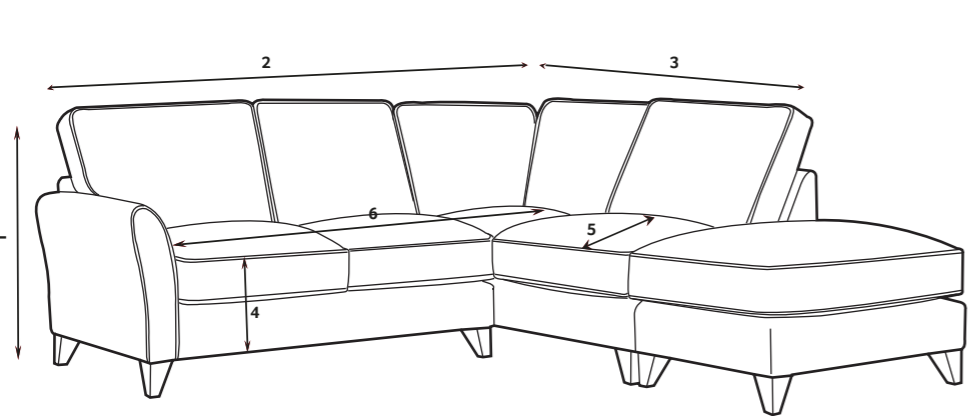

### DELUXE ACTION & SPRUNG MATTRESS

A two fold metal action with beech slats. Complemented by a deluxe sprung mattress. For everyday use.

**Mattress thickness: 11.5cm**  
**Mattress Length: 183cm**  
**2 fold action is 160Kg total max occupancy weight**

## DIMENSION GUIDE

- 1 - HEIGHT
- 2 - WIDTH
- 3 - DEPTH
- 4 - SEAT HEIGHT
- 5 - SEAT DEPTH (STD & PILLOW)
- 6 - SEAT WIDTH

Check the diagonal access dimension to ensure furniture will fit in your home.

7 - DIAGONAL ACCESS