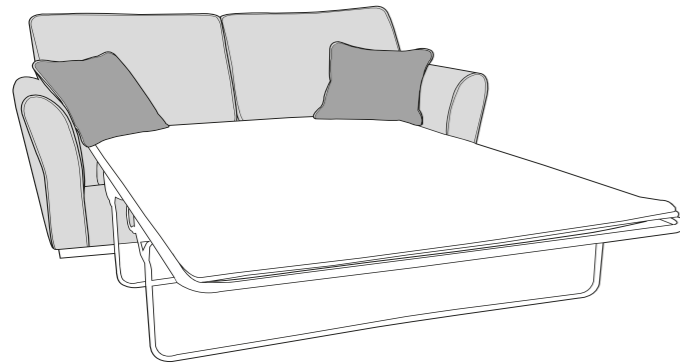

# FAIRFIELD COVER GUIDE - STANDARD BACK ONLY

Please use this guide when ordering the following pieces to clarify cover options.

**4 Seater Sofa (4ST)**

**3 Seater sofa (3ST)**

**2 Seater sofa (2ST)**

**Love chair (LOV)**

**Arm chair (1ST)**

**3 Seater Sofa Bed (3SB, 3DB)**

(Available in Standard or Deluxe)

**2 Seater Sofa Bed (2SB, 2DB)**

(Available in Standard or Deluxe)

**Chair Sofa Bed (1SB, 1DB)**

(Available in Standard or Deluxe)

 **COVER 1**  
(BODY)

 **COVER 2**  
(SCATTER)

Standard Back  
Scatter Cushions

Front = Cover 2  
Piping = Cover 1  
Back = Cover 1