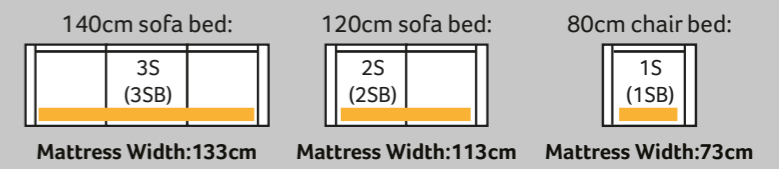

- Reversible pillow back cushions for durability and comfort.
- Fibre filled backs for added comfort.
- Hardwood & composite board frame.

- Dowelled, screwed, glued & stapled joinery.
- Comfi-flex patented high resilient foam cushions.

SOFABEDS: 2 SLEEP OPTIONS

STANDARD ACTION & FOAM MATTRESS

A three fold metal action with a sprung 'polyprop' base. Complemented by a high performance foam mattress. For occasional use only.

Mattress Thickness: 6cm
Mattress Length: 185cm
3 fold action is 140Kg total max occupancy weight