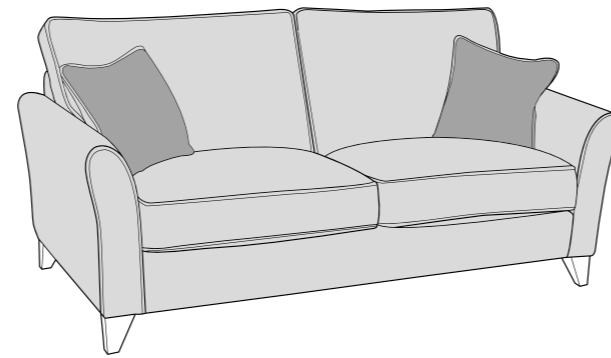

# FAIRFIELD COVER GUIDE - STANDARD BACK ONLY

Please use this guide when ordering the following pieces to clarify cover options.

**4 Seater Sofa (4ST)**

**3 Seater sofa (3ST)**

**2 Seater sofa (2ST)**

**Love chair (LOV)**

**Arm chair (1ST)**

**3 Seater Sofa Bed (3SB, 3DB)**

(Available in Standard or Deluxe)

**2 Seater Sofa Bed (2SB, 2DB)**

(Available in Standard or Deluxe)

**Chair Sofa Bed (1SB, 1DB)**

(Available in Standard or Deluxe)

 **COVER 1**  
(BODY)

 **COVER 2**  
(SCATTER)

Standard Back  
Scatter Cushions

Front = Cover 2  
Piping = Cover 1  
Back = Cover 1