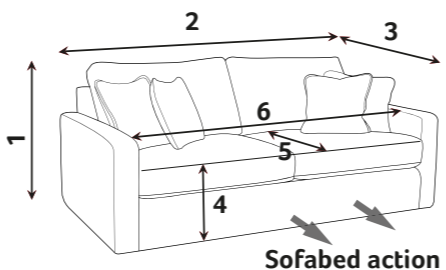

### DELUXE ACTION & SPRUNG MATTRESS

A two fold metal action with beech slats. Complemented by a deluxe sprung mattress. For everyday use.

**Mattress thickness: 11.5cm**  
**Mattress Length: 183cm**  
**2 fold action is 160Kg total max occupancy weight**

Sofa beds available as standard back only

## DIMENSION GUIDE

- 1 - HEIGHT
- 2 - WIDTH
- 3 - DEPTH
- 4 - SEAT HEIGHT
- 5 - SEAT DEPTH (STD & PILLOW)
- 6 - SEAT WIDTH

Check the diagonal access dimension to ensure furniture will fit in your home.

7 - DIAGONAL ACCESS