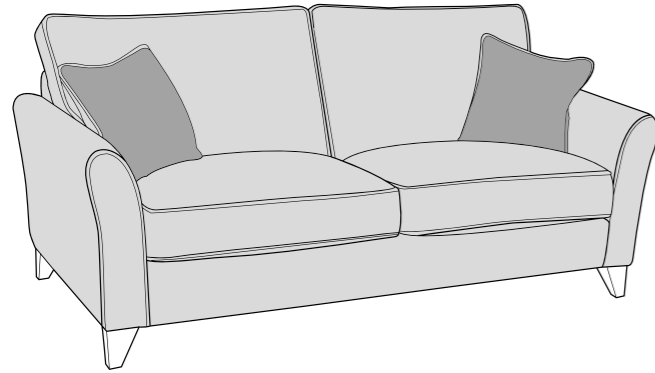

# Fairfield Collection

Colours represented are to be used as a guide only.  
Please refer to manufacturers swatch for a more accurate colour match.

Please note that colour shadings can vary slightly from each roll of fabric.  
We cannot guarantee a precise match to these samples or between cut lengths and upholstered goods.

# FAIRFIELD COVER GUIDE - STANDARD BACK ONLY

Please use this guide when ordering the following pieces to clarify cover options.

**4 Seater Sofa (4ST)**

**3 Seater sofa (3ST)**

**2 Seater sofa (2ST)**

**Love chair (LOV)**

**Arm chair (1ST)**

**3 Seater Sofa Bed (3SB, 3DB)**

(Available in Standard or Deluxe)

**2 Seater Sofa Bed (2SB, 2DB)**

(Available in Standard or Deluxe)

**Chair Sofa Bed (1SB, 1DB)**

(Available in Standard or Deluxe)

 **COVER 1**  
(BODY)

 **COVER 2**  
(SCATTER)

Standard Back  
Scatter Cushions

Front = Cover 2  
Piping = Cover 1  
Back = Cover 1