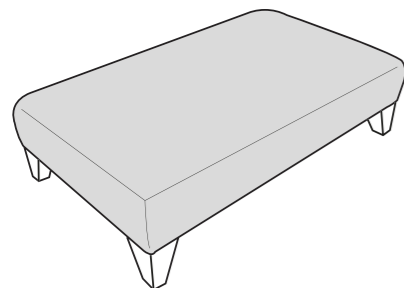

SUGGESTED ACCENT PIECE

New Fenton Footstool (FST)