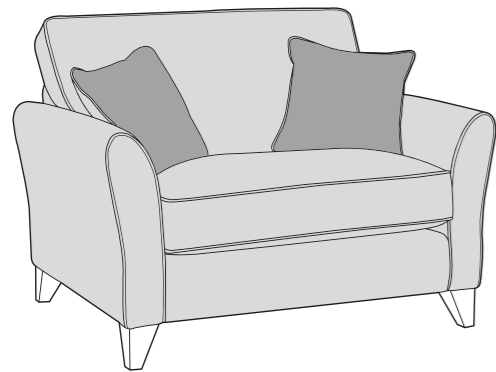

# FAIRFIELD COVER GUIDE - STANDARD BACK ONLY

Please use this guide when ordering the following pieces to clarify cover options.

**4 Seater Sofa (4ST)**

**3 Seater sofa (3ST)**

**2 Seater sofa (2ST)**

**Love chair (LOV)**

**Arm chair (1ST)**

**3 Seater Sofa Bed (3SB, 3DB)**

(Available in Standard or Deluxe)

**2 Seater Sofa Bed (2SB, 2DB)**

(Available in Standard or Deluxe)

**Chair Sofa Bed (1SB, 1DB)**

(Available in Standard or Deluxe)

 **COVER 1**  
(BODY)

 **COVER 2**  
(SCATTER)

Standard Back  
Scatter Cushions

Front = Cover 2  
Piping = Cover 1  
Back = Cover 1