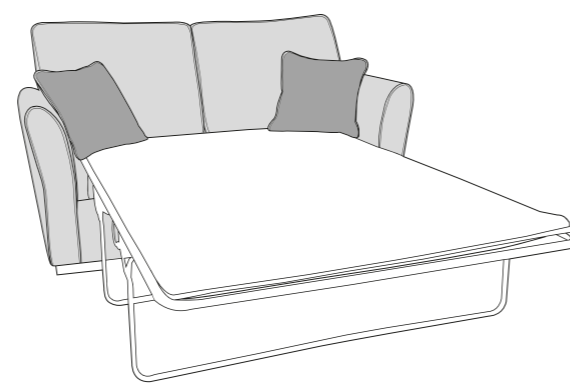

# FAIRFIELD COVER GUIDE - STANDARD BACK ONLY

Please use this guide when ordering the following pieces to clarify cover options.

**4 Seater Sofa (4ST)**

**3 Seater sofa (3ST)**

**2 Seater sofa (2ST)**

**Love chair (LOV)**

**Arm chair (1ST)**

**3 Seater Sofa Bed (3SB, 3DB)**

(Available in Standard or Deluxe)

**2 Seater Sofa Bed (2SB, 2DB)**

(Available in Standard or Deluxe)

**Chair Sofa Bed (1SB, 1DB)**

(Available in Standard or Deluxe)

 **COVER 1**  
(BODY)

 **COVER 2**  
(SCATTER)

Standard Back  
Scatter Cushions

Front = Cover 2  
Piping = Cover 1  
Back = Cover 1

# FAIRFIELD DIMENSIONS (CM)

AVAILABLE PIECES	HEIGHT 1	OUTBACK HEIGHT	WIDTH 2	DEPTH 3	ARM HEIGHT	SEAT HEIGHT 4	SEAT DEPTH (STD) 5	SEAT WIDTH 6	ACCESS DIAGONAL 7	WEIGHT (KG)	PILLOW BACK NUMBER	SCATTER CUSHIONS (STD)
4 SEATER SOFA (4ST)	98	72.5	222	94	66	55	55	186	239	58.5	5 (x3 cover 2/x2 cover 1)	2
3 SEATER SOFA (3ST)	98	72.5	197	94	66	55	55	160	215	55	5 (x3 cover 2/x2 cover 1)	2
2 SEATER SOFA (2ST)	98	72.5	171	94	66	55	55	132	188	46.5	3 (x2 cover 2/x2 cover 1)	2
LOVE CHAIR (LOV)	98	72.5	127	94	66	55	55	93	153	39	N/A	2
ARM CHAIR (1ST)	98	72.5	95	94	66	55	55	62	131	37	N/A	1
<b>SOFA BEDS - STD BACK ONLY</b>												
1SB (80CM SOFA BED) STANDARD	98	72.5	127	94	66	55	55	93	153	54.5	N/A	2
1DB (80CM SOFA BED) DELUXE	98	72.5	127	94	66	55	55	93	153	65.5	N/A	2
2SB (120CM SOFA BED) STANDARD	98	72.5	166	94	66	55	55	132	188	64	N/A	2
2DB (120CM SOFA BED) DELUXE	98	72.5	166	94	66	55	55	132	188	83	N/A	2
3SB (140CM SOFA BED) STANDARD	98	72.5	186	94	66	55	55	152	209	70	N/A	2
3DB (140CM SOFA BED) DELUXE	98	72.5	186	94	66	55	55	152	209	91.5	N/A	2
<b>OPEN DEPTH OF SOFA BEDS 226CM</b>												
<b>SUGGESTED ACCENT PIECE</b>												
NEW FENTON FOOTSTOOL (FST)	30	N/A	102	62	N/A	N/A	N/A	N/A	117	14.5	N/A	N/A