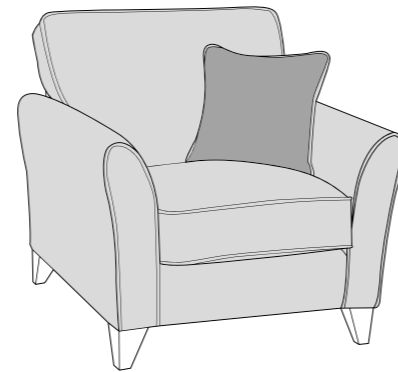

# FAIRFIELD COVER GUIDE - STANDARD BACK ONLY

Please use this guide when ordering the following pieces to clarify cover options.

**4 Seater Sofa (4ST)**

**3 Seater sofa (3ST)**

**2 Seater sofa (2ST)**

**Love chair (LOV)**

**Arm chair (1ST)**

**3 Seater Sofa Bed (3SB, 3DB)**

(Available in Standard or Deluxe)

**2 Seater Sofa Bed (2SB, 2DB)**

(Available in Standard or Deluxe)

**Chair Sofa Bed (1SB, 1DB)**

(Available in Standard or Deluxe)

 **COVER 1**  
(BODY)

 **COVER 2**  
(SCATTER)

Standard Back  
Scatter Cushions

Front = Cover 2  
Piping = Cover 1  
Back = Cover 1