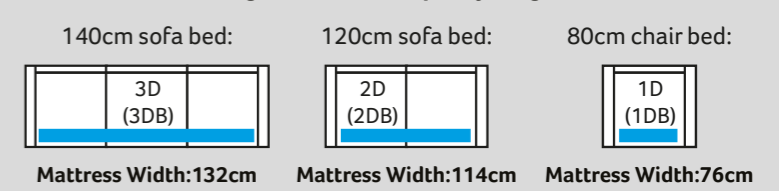

### STANDARD ACTION & FOAM MATTRESS

A three fold metal action with a sprung 'polyprop' base. Complemented by a high performance foam mattress. For occasional use only.

**Mattress Thickness: 6cm**  
**Mattress Length: 185cm**  
**3 fold action is 140Kg total max occupancy weight**

### DELUXE ACTION & SPRUNG MATTRESS

A two fold metal action with beech slats. Complemented by a deluxe sprung mattress. For everyday use.

**Mattress thickness: 11.5cm**  
**Mattress Length: 183cm**  
**2 fold action is 160Kg total max occupancy weight**