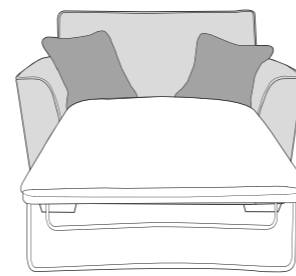

LH2, R2C (L2, R2C) Group

L2C, RH2 (L2C, R2) Group

LH2, COR, RH2 (L2, CO, R2) Group

LH1, COR, RH1 (L1, CO, R1) Group

ALU (AU)

4 Seater modular sofa (4MD)

3 Seater sofa (3ST)

2 Seater sofa (2ST)

Love chair (LOV)

Arm chair (1ST)

3 Seater Sofa Bed (3SB, 3DB)

(Available in Standard or Deluxe)

2 Seater Sofa Bed (2SB, 2DB)

(Available in Standard or Deluxe)

Chair Sofa Bed (1SB, 1DB)

(Available in Standard or Deluxe)

Standard Back Scatter Cushions

Front = Cover 2
Piping = Cover 1
Back = Cover 1

ATLANTIS COVER GUIDE - PILLOW BACK

Please use this guide when ordering the following pieces to clarify cover options.

PILLOW BACK