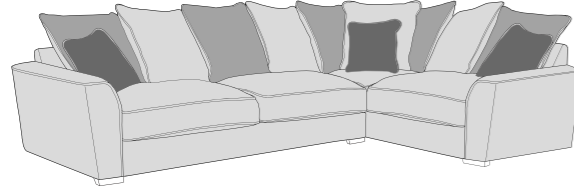

Love chair (LOV)

Arm chair (1ST)

3 Seater Sofa Bed (3SB, 3DB)

(Available in Standard or Deluxe)

2 Seater Sofa Bed (2SB, 2DB)

(Available in Standard or Deluxe)

Chair Sofa Bed (1SB, 1DB)

(Available in Standard or Deluxe)

Standard Back Scatter Cushions

Front = Cover 2
Piping = Cover 1
Back = Cover 1

ATLANTIS COVER GUIDE - PILLOW BACK

Please use this guide when ordering the following pieces to clarify cover options.

PILLOW BACK

LH2, RFC, FST (L2, RFC, P) Group

FST, LFC, RH2 (P, LFC, R2) Group

L2S, RFC, FST (L2S, RFC, P) Group

FST, LFC, R2S (P, LFC, R2S) Group

LH2, COR, RH1 (L2, CO, R1) Group

LH1, COR, RH2 (L1, CO, R2) Group

L2S, COR, RH1 (L2S, CO, R1) Group

LH1, COR, RH2 (L1, CO, R2S) Group

L2, R2C (LH2, R2C) Group

L2C, R2 (L2C, RH2) Group

L2, CO, R2 (LH2, COR, RH2) Group

L1, CO, R1 (LH1, COR, RH2) Group

ALU (AU)

4 Seater modular sofa (4MD)

3 Seater sofa (3ST)