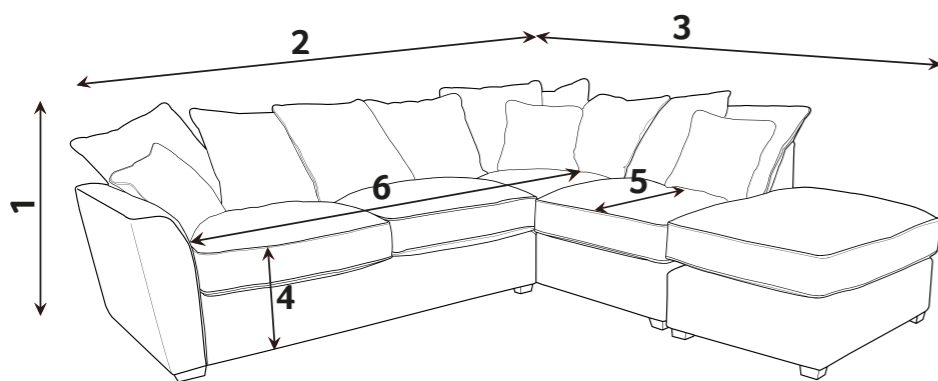

* Hardwood & composite board frame.

* Dowelled, screwed, glued & stapled joinery.

* Chrome & Wood foot options.

* Fibre filled backs for added comfort.

* Reversible pillow back cushions for durability and comfort.

* Fibre filled scatters included.

* Award winning foamflex seat interior with 5 year guarantee.

* Serpentine seat springs & silent wire.

* Superloop back springs.

DIMENSION GUIDE

1 - HEIGHT
2 - WIDTH

3 - DEPTH
4 - SEAT HEIGHT

5 - SEAT DEPTH (STD & PILLOW)
6 - SEAT WIDTH

7 - DIAGONAL ACCESS