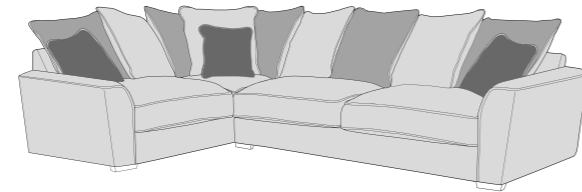

Love chair (LOV)

Arm chair (1ST)

3 Seater Sofa Bed (3SB, 3DB)

(Available in Standard or Deluxe)

2 Seater Sofa Bed (2SB, 2DB)

(Available in Standard or Deluxe)

Chair Sofa Bed (1SB, 1DB)

(Available in Standard or Deluxe)

Standard Back Scatter Cushions

Front = Cover 2
Piping = Cover 1
Back = Cover 1

ATLANTIS COVER GUIDE - PILLOW BACK

Please use this guide when ordering the following pieces to clarify cover options.

PILLOW BACK

LH2, RFC, FST (L2, RFC, P) Group

FST, LFC, RH2 (P, LFC, R2) Group

L2S, RFC, FST (L2S, RFC, P) Group

FST, LFC, R2S (P, LFC, R2S) Group

LH2, COR, RH1 (L2, CO, R1) Group

LH1, COR, RH2 (L1, CO, R2) Group

L2S, COR, RH1 (L2S, CO, R1) Group

LH1, COR, RH2 (L1, CO, R2S) Group

L2, R2C (LH2, R2C) Group

L2C, R2 (L2C, RH2) Group

L2, CO, R2 (LH2, COR, RH2) Group

L1, CO, R1 (LH1, COR, RH2) Group

ALU (AU)

4 Seater modular sofa (4MD)

3 Seater sofa (3ST)