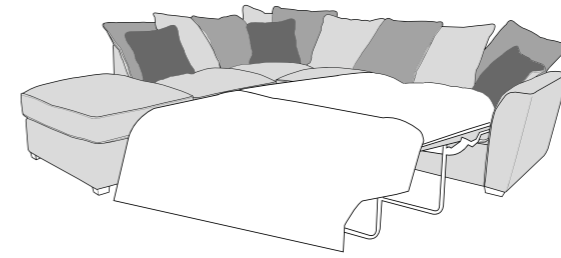

Love chair (LOV)

Arm chair (1ST)

3 Seater Sofa Bed (3SB, 3DB)

(Available in Standard or Deluxe)

2 Seater Sofa Bed (2SB, 2DB)

(Available in Standard or Deluxe)

Chair Sofa Bed (1SB, 1DB)

(Available in Standard or Deluxe)

Standard Back Scatter Cushions

Front = Cover 2
Piping = Cover 1
Back = Cover 1

ATLANTIS COVER GUIDE - PILLOW BACK

Please use this guide when ordering the following pieces to clarify cover options.

PILLOW BACK

LH2, RFC, FST (L2, RFC, P) Group

FST, LFC, RH2 (P, LFC, R2) Group

L2S, RFC, FST (L2S, RFC, P) Group

FST, LFC, R2S (P, LFC, R2S) Group

LH2, COR, RH1 (L2, CO, R1) Group

LH1, COR, RH2 (L1, CO, R2) Group

L2S, COR, RH1 (L2S, CO, R1) Group

LH1, COR, RH2 (L1, CO, R2S) Group

L2, R2C (LH2, R2C) Group

L2C, R2 (L2C, RH2) Group

L2, CO, R2 (LH2, COR, RH2) Group

L1, CO, R1 (LH1, COR, RH2) Group

ALU (AU)

4 Seater modular sofa (4MD)

3 Seater sofa (3ST)