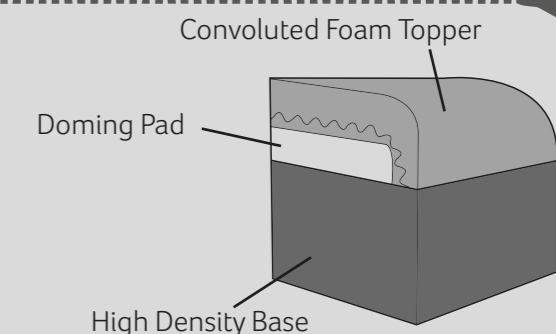

Mattress Width:133cm

Mattress Width:113cm

Mattress Width:73cm

DELUXE ACTION & SPRUNG MATTRESS

A two fold metal action with beech slats. Complemented by a deluxe sprung mattress. For everyday use.

Mattress thickness: 11.5cm

Mattress Length: 183cm

2 fold action is 160Kg total max occupancy weight

Mattress Width:132cm

Mattress Width:114cm

Mattress Width:76cm

Sofa beds available as standard back only

Wood is a natural product and will vary in shade/colour from item to item. Feet may require fitting.