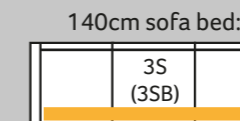

Mattress Width:133cm