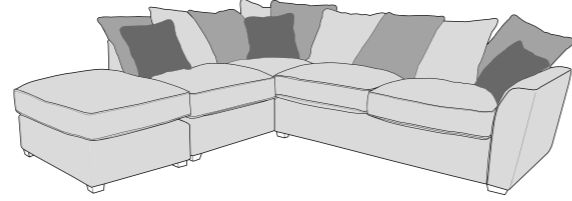

Love chair (LOV)

Arm chair (1ST)

3 Seater Sofa Bed (3SB, 3DB)

(Available in Standard or Deluxe)

2 Seater Sofa Bed (2SB, 2DB)

(Available in Standard or Deluxe)

Chair Sofa Bed (1SB, 1DB)

(Available in Standard or Deluxe)

Standard Back Scatter Cushions

Front = Cover 2
Piping = Cover 1
Back = Cover 1

ATLANTIS COVER GUIDE - PILLOW BACK

Please use this guide when ordering the following pieces to clarify cover options.

PILLOW BACK

LH2, RFC, FST (L2, RFC, P) Group

FST, LFC, RH2 (P, LFC, R2) Group

L2S, RFC, FST (L2S, RFC, P) Group

FST, LFC, R2S (P, LFC, R2S) Group

LH2, COR, RH1 (L2, CO, R1) Group

LH1, COR, RH2 (L1, CO, R2) Group

L2S, COR, RH1 (L2S, CO, R1) Group

LH1, COR, RH2 (L1, CO, R2S) Group

L2, R2C (LH2, R2C) Group

L2C, R2 (L2C, RH2) Group

L2, CO, R2 (LH2, COR, RH2) Group

L1, CO, R1 (LH1, COR, RH2) Group

ALU (AU)

4 Seater modular sofa (4MD)

3 Seater sofa (3ST)