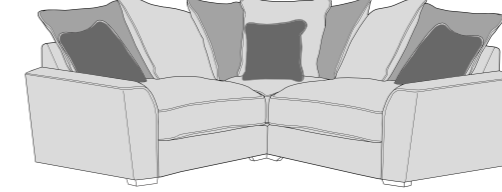

Love chair (LOV)

Arm chair (1ST)

3 Seater Sofa Bed (3SB, 3DB)

(Available in Standard or Deluxe)

2 Seater Sofa Bed (2SB, 2DB)

(Available in Standard or Deluxe)

Chair Sofa Bed (1SB, 1DB)

(Available in Standard or Deluxe)

Standard Back Scatter Cushions

Front = Cover 2
Piping = Cover 1
Back = Cover 1

ATLANTIS COVER GUIDE - PILLOW BACK

Please use this guide when ordering the following pieces to clarify cover options.

PILLOW BACK

LH1, COR, RH2 (L1, CO, R2S) Group

L2, R2C (LH2, R2C) Group

L2C, R2 (L2C, RH2) Group

L2, CO, R2 (LH2, COR, RH2) Group

L1, CO, R1 (LH1, COR, RH2) Group

ALU (AU)

4 Seater modular sofa (4MD)

3 Seater sofa (3ST)

2 Seater sofa (2ST)

ACCENT PIECES

Storage Footstool F (FSS)

Large Footstool P (FST)

Pillow Back Cushions

Front = Cover 2
Piping = Cover 1
Back = Cover 1

Pillow Back Scatter Cushions

Front = Cover 3
Piping = Cover 1
Back = Cover 1