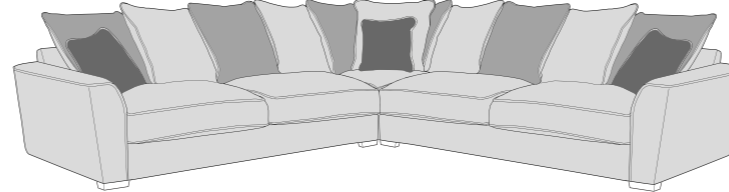

Love chair (LOV)

Arm chair (1ST)

3 Seater Sofa Bed (3SB, 3DB)

(Available in Standard or Deluxe)

2 Seater Sofa Bed (2SB, 2DB)

(Available in Standard or Deluxe)

Chair Sofa Bed (1SB, 1DB)

(Available in Standard or Deluxe)

Standard Back Scatter Cushions

Front = Cover 2
Piping = Cover 1
Back = Cover 1

ATLANTIS COVER GUIDE - PILLOW BACK

Please use this guide when ordering the following pieces to clarify cover options.

PILLOW BACK

LH1, COR, RH2 (L1, CO, R2S) Group

L2, R2C (LH2, R2C) Group

L2C, R2 (L2C, RH2) Group

L2, CO, R2 (LH2, COR, RH2) Group

L1, CO, R1 (LH1, COR, RH2) Group

ALU (AU)

4 Seater modular sofa (4MD)

3 Seater sofa (3ST)

2 Seater sofa (2ST)

ACCENT PIECES

Storage Footstool F (FSS)

Large Footstool P (FST)

Pillow Back Cushions

Front = Cover 2
Piping = Cover 1
Back = Cover 1

Pillow Back Scatter Cushions

Front = Cover 3
Piping = Cover 1
Back = Cover 1