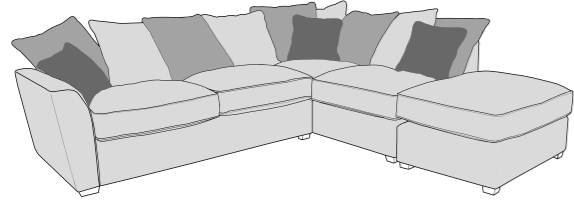

Love chair (LOV)

Arm chair (1ST)

3 Seater Sofa Bed (3SB, 3DB)

(Available in Standard or Deluxe)

2 Seater Sofa Bed (2SB, 2DB)

(Available in Standard or Deluxe)

Chair Sofa Bed (1SB, 1DB)

(Available in Standard or Deluxe)

Standard Back Scatter Cushions

Front = Cover 2
Piping = Cover 1
Back = Cover 1

ATLANTIS COVER GUIDE - PILLOW BACK

Please use this guide when ordering the following pieces to clarify cover options.

PILLOW BACK

LH2, RFC, FST (L2, RFC, P) Group

FST, LFC, RH2 (P, LFC, R2) Group

L2S, RFC, FST (L2S, RFC, P) Group

FST, LFC, R2S (P, LFC, R2S) Group

LH2, COR, RH1 (L2, CO, R1) Group

LH1, COR, RH2 (L1, CO, R2) Group

L2S, COR, RH1 (L2S, CO, R1) Group

LH1, COR, RH2 (L1, CO, R2S) Group

L2, R2C (LH2, R2C) Group

L2C, R2 (L2C, RH2) Group

L2, CO, R2 (LH2, COR, RH2) Group

L1, CO, R1 (LH1, COR, RH2) Group

ALU (AU)

4 Seater modular sofa (4MD)

3 Seater sofa (3ST)