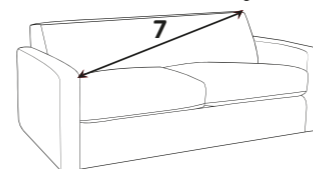

* Fibre filled scatters included.

* Award winning foamflex seat interior with 5 year guarantee.

* Serpentine seat springs & silent wire.

* Superloop back springs.

DIMENSION GUIDE

1 - HEIGHT
2 - WIDTH

3 - DEPTH
4 - SEAT HEIGHT

5 - SEAT DEPTH (STD & PILLOW)
6 - SEAT WIDTH

7 - DIAGONAL ACCESS

Sofabed action

Check the diagonal access dimension to ensure furniture will fit in your home.

Illustrations used for reference only.

foamflex