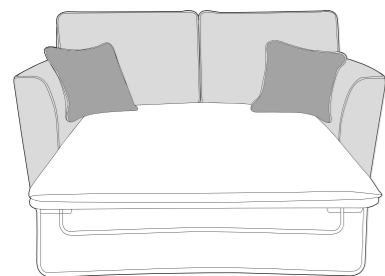

LH2, R2C (L2, R2C) Group

L2C, RH2 (L2C, R2) Group

LH2, COR, RH2 (L2, CO, R2) Group

LH1, COR, RH1 (L1, CO, R1) Group

ALU (AU)

4 Seater modular sofa (4MD)

3 Seater sofa (3ST)

2 Seater sofa (2ST)

Love chair (LOV)

Arm chair (1ST)

3 Seater Sofa Bed (3SB, 3DB)

(Available in Standard or Deluxe)

2 Seater Sofa Bed (2SB, 2DB)

(Available in Standard or Deluxe)

Chair Sofa Bed (1SB, 1DB)

(Available in Standard or Deluxe)

Standard Back Scatter Cushions

Front = Cover 2
Piping = Cover 1
Back = Cover 1

ATLANTIS COVER GUIDE - PILLOW BACK

Please use this guide when ordering the following pieces to clarify cover options.

PILLOW BACK