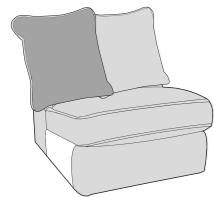

Love chair (LOV)

Arm chair (1ST)

3 Seater Sofa Bed (3SB, 3DB)

(Available in Standard or Deluxe)

2 Seater Sofa Bed (2SB, 2DB)

(Available in Standard or Deluxe)

Chair Sofa Bed (1SB, 1DB)

(Available in Standard or Deluxe)

Standard Back Scatter Cushions

Front = Cover 2
Piping = Cover 1
Back = Cover 1

ATLANTIS COVER GUIDE - PILLOW BACK

Please use this guide when ordering the following pieces to clarify cover options.

PILLOW BACK

LH1, COR, RH2 (L1, CO, R2S) Group

L2, R2C (LH2, R2C) Group

L2C, R2 (L2C, RH2) Group

L2, CO, R2 (LH2, COR, RH2) Group

L1, CO, R1 (LH1, COR, RH2) Group

ALU (AU)

4 Seater modular sofa (4MD)

3 Seater sofa (3ST)

2 Seater sofa (2ST)

ACCENT PIECES

Storage Footstool F (FSS)

Large Footstool P (FST)

Pillow Back Cushions

Front = Cover 2
Piping = Cover 1
Back = Cover 1

Pillow Back Scatter Cushions

Front = Cover 3
Piping = Cover 1
Back = Cover 1