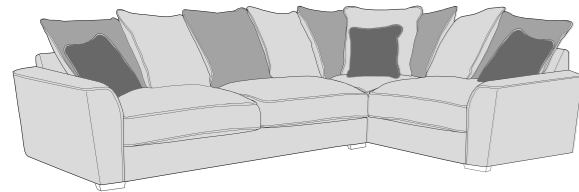

Love chair (LOV)

Arm chair (1ST)

3 Seater Sofa Bed (3SB, 3DB)

(Available in Standard or Deluxe)

2 Seater Sofa Bed (2SB, 2DB)

(Available in Standard or Deluxe)

Chair Sofa Bed (1SB, 1DB)

(Available in Standard or Deluxe)

Standard Back Scatter Cushions

Front = Cover 2
Piping = Cover 1
Back = Cover 1

ATLANTIS COVER GUIDE - PILLOW BACK

Please use this guide when ordering the following pieces to clarify cover options.

PILLOW BACK

LH2, RFC, FST (L2, RFC, P) Group

FST, LFC, RH2 (P, LFC, R2) Group

L2S, RFC, FST (L2S, RFC, P) Group

FST, LFC, R2S (P, LFC, R2S) Group

LH2, COR, RH1 (L2, CO, R1) Group

LH1, COR, RH2 (L1, CO, R2) Group

L2S, COR, RH1 (L2S, CO, R1) Group

LH1, COR, RH2 (L1, CO, R2S) Group

L2, R2C (LH2, R2C) Group

L2C, R2 (L2C, RH2) Group

L2, CO, R2 (LH2, COR, RH2) Group

L1, CO, R1 (LH1, COR, RH2) Group

ALU (AU)

4 Seater modular sofa (4MD)

3 Seater sofa (3ST)