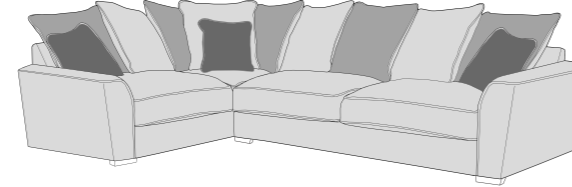

Love chair (LOV)

Arm chair (1ST)

3 Seater Sofa Bed (3SB, 3DB)

(Available in Standard or Deluxe)

2 Seater Sofa Bed (2SB, 2DB)

(Available in Standard or Deluxe)

Chair Sofa Bed (1SB, 1DB)

(Available in Standard or Deluxe)

Standard Back Scatter Cushions

Front = Cover 2
Piping = Cover 1
Back = Cover 1

ATLANTIS COVER GUIDE - PILLOW BACK

Please use this guide when ordering the following pieces to clarify cover options.

PILLOW BACK

LH2, RFC, FST (L2, RFC, P) Group

FST, LFC, RH2 (P, LFC, R2) Group

L2S, RFC, FST (L2S, RFC, P) Group

FST, LFC, R2S (P, LFC, R2S) Group

LH2, COR, RH1 (L2, CO, R1) Group

LH1, COR, RH2 (L1, CO, R2) Group

L2S, COR, RH1 (L2S, CO, R1) Group

LH1, COR, RH2 (L1, CO, R2S) Group

L2, R2C (LH2, R2C) Group

L2C, R2 (L2C, RH2) Group

L2, CO, R2 (LH2, COR, RH2) Group

L1, CO, R1 (LH1, COR, RH2) Group

ALU (AU)

4 Seater modular sofa (4MD)

3 Seater sofa (3ST)