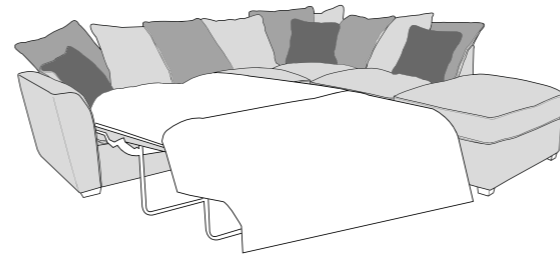

Love chair (LOV)

Arm chair (1ST)

3 Seater Sofa Bed (3SB, 3DB)

(Available in Standard or Deluxe)

2 Seater Sofa Bed (2SB, 2DB)

(Available in Standard or Deluxe)

Chair Sofa Bed (1SB, 1DB)

(Available in Standard or Deluxe)

Standard Back Scatter Cushions

Front = Cover 2
Piping = Cover 1
Back = Cover 1

ATLANTIS COVER GUIDE - PILLOW BACK

Please use this guide when ordering the following pieces to clarify cover options.

PILLOW BACK

LH2, RFC, FST (L2, RFC, P) Group

FST, LFC, RH2 (P, LFC, R2) Group

L2S, RFC, FST (L2S, RFC, P) Group

FST, LFC, R2S (P, LFC, R2S) Group

LH2, COR, RH1 (L2, CO, R1) Group

LH1, COR, RH2 (L1, CO, R2) Group

L2S, COR, RH1 (L2S, CO, R1) Group

LH1, COR, RH2 (L1, CO, R2S) Group

L2, R2C (LH2, R2C) Group

L2C, R2 (L2C, RH2) Group

L2, CO, R2 (LH2, COR, RH2) Group

L1, CO, R1 (LH1, COR, RH2) Group

ALU (AU)

4 Seater modular sofa (4MD)

3 Seater sofa (3ST)