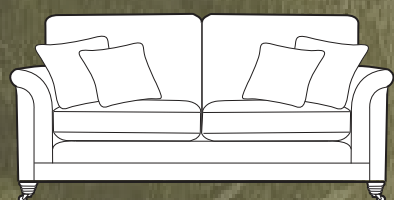

Grand sofa in fabric 2790, large scatter cushions in 2258, small scatter cushions in 2049, ebony/polished chrome castor legs (FM12). Chair in fabric 2790, small scatter cushion in 2258, ebony/polished chrome castor legs (FM12).

Grand sofa
H 950mm
W 2200mm
D 1050mm

3 seater sofa
H 950mm
W 2000mm
D 1050mm

2 seater sofa
H 950mm
W 1800mm
D 1050mm

Snuggler
H 950mm
W 1350mm
D 1050mm

Chair
H 1000 mm
W 950 mm
D 960 mm

Accent chair
H 910mm
W 790mm
D 940mm