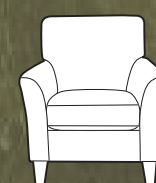

Grand sofa in fabric 2790, large scatter cushions in 2258, small scatter cushions in 2049, ebony/polished chrome castor legs (FM12). Chair in fabric 2790, small scatter cushion in 2258, ebony/polished chrome castor legs (FM12).

Grand sofa
H 950mm
W 2200mm
D 1050mm

3 seater sofa
H 950mm
W 2000mm
D 1050mm

2 seater sofa
H 950mm
W 1800mm
D 1050mm

Snuggler
H 950mm
W 1350mm
D 1050mm

Chair
H 1000 mm
W 950 mm
D 960 mm

Accent chair
H 910mm
W 790mm
D 940mm

Legged Ottoman
H 380mm
W 990mm
D 580mm

Storage stool
H 410mm
W 640mm
D 580mm

Footstool
H 380mm
W 640mm
D 580mm

Chair arm height is 50mm lower than the sofa arm height

Supplied on glides

Chair in fabric 2790, small scatter cushion in 2258, ebony/polished chrome castor legs (FM2). Grand sofa in fabric 2790, large scatter cushions in 2258, small scatter cushions in 2049, ebony/polished legs (FM2). Accent chair in fabric 2049, ebony solid legs (C4).