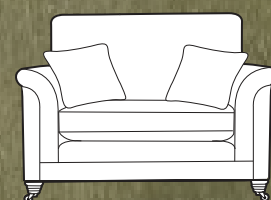

Grand sofa in fabric 2790, large scatter cushions in 2258, small scatter cushions in 2049, ebony/polished chrome castor legs (FM12). Chair in fabric 2790, small scatter cushion in 2258, ebony/polished chrome castor legs (FM12).

Grand sofa
H 950mm
W 2200mm
D 1050mm

3 seater sofa
H 950mm
W 2000mm
D 1050mm

2 seater sofa
H 950mm
W 1800mm
D 1050mm

Snuggler
H 950mm
W 1350mm
D 1050mm

Chair
H 1000 mm
W 950 mm
D 960 mm

Accent chair
H 910mm
W 790mm
D 940mm