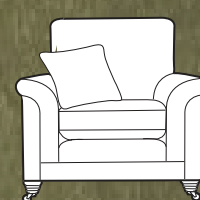

Grand sofa in fabric 2790, large scatter cushions in 2258, small scatter cushions in 2049, ebony/polished chrome castor legs (FM12). Chair in fabric 2790, small scatter cushion in 2258, ebony/polished chrome castor legs (FM12).

Grand sofa
H 950mm
W 2200mm
D 1050mm

3 seater sofa
H 950mm
W 2000mm
D 1050mm

2 seater sofa
H 950mm
W 1800mm
D 1050mm

Snuggler
H 950mm
W 1350mm
D 1050mm

Chair
H 1000 mm
W 950 mm
D 960 mm

Accent chair
H 910mm
W 790mm
D 940mm

Legged Ottoman
H 380mm
W 990mm
D 580mm

Storage stool
H 410mm
W 640mm
D 580mm

Footstool
H 380mm
W 640mm
D 580mm

Chair arm height is 50mm lower than the sofa arm height

Supplied on glides

Chair in fabric 2790, small scatter cushion in 2258, ebony/polished chrome castor legs (FM2). Grand sofa in fabric 2790, large scatter cushions in 2258, small scatter cushions in 2049, ebony/polished legs (FM2). Accent chair in fabric 2049, ebony solid legs (C4).