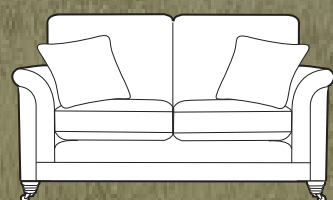

Grand sofa in fabric 2790, large scatter cushions in 2258, small scatter cushions in 2049, ebony/polished chrome castor legs (FM12). Chair in fabric 2790, small scatter cushion in 2258, ebony/polished chrome castor legs (FM12).

Grand sofa
H 950mm
W 2200mm
D 1050mm

3 seater sofa
H 950mm
W 2000mm
D 1050mm

2 seater sofa
H 950mm
W 1800mm
D 1050mm

Snuggler
H 950mm
W 1350mm
D 1050mm

Chair
H 1000 mm
W 950 mm
D 960 mm

Accent chair
H 910mm
W 790mm
D 940mm