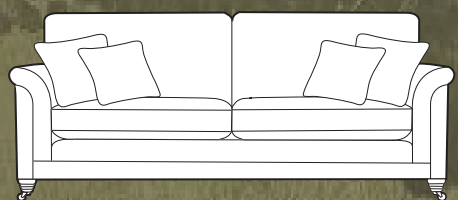

Grand sofa in fabric 2790, large scatter cushions in 2258, small scatter cushions in 2049, ebony/polished chrome castor legs (FM12). Chair in fabric 2790, small scatter cushion in 2258, ebony/polished chrome castor legs (FM12).

Grand sofa
H 950mm
W 2200mm
D 1050mm

3 seater sofa
H 950mm
W 2000mm
D 1050mm

2 seater sofa
H 950mm
W 1800mm
D 1050mm

Snuggler
H 950mm
W 1350mm
D 1050mm

Chair
H 1000 mm
W 950 mm
D 960 mm

Accent chair
H 910mm
W 790mm
D 940mm

Legged Ottoman
H 380mm
W 990mm
D 580mm

Storage stool
H 410mm
W 640mm
D 580mm

Footstool
H 380mm
W 640mm
D 580mm

Chair arm height is 50mm lower than the sofa arm height

Supplied on glides

Chair in fabric 2790, small scatter cushion in 2258, ebony/polished chrome castor legs (FM2). Grand sofa in fabric 2790, large scatter cushions in 2258, small scatter cushions in 2049, ebony/polished legs (FM2). Accent chair in fabric 2049, ebony solid legs (C4).