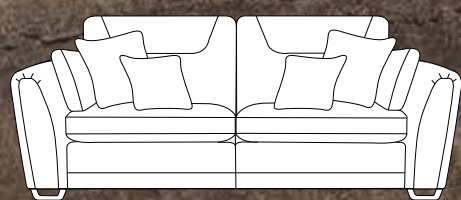

FRAME GUARANTEE  
**10 YEAR**  
 GOLD CURVE SEAT CUSHION GUARANTEE

2 Seater sofa in fabric 3617, small scatter cushions in 3640, antique ash feet. 3 Corner 3 (Group 1) in fabric 3618, large scatter cushions in 3020, small scatters in 3640, antique ash feet. Accent chair in fabric 3640, antique ash legs. Legged ottoman in fabric 3020, antique ash legs.

Grand sofa  
 H 970mm  
 W 2300mm  
 D 990mm

3 seater sofa  
 H 970mm  
 W 2070 mm  
 D 990mm

2 seater sofa  
 H 970mm  
 W 1860 mm  
 D 990mm

Snuggler  
 H 970mm  
 W 1420 mm  
 D 990mm

Chair  
 H 970mm  
 W 1060 mm  
 D 940mm

Accent chair  
 H 870mm  
 W 740 mm  
 D 840mm

Legged Ottoman  
 H 400mm  
 W 1000mm  
 D 570 mm

Storage Stool  
 H 410 mm  
 W 640 mm  
 D 580 mm

Footstool  
 H 380 mm  
 W 640 mm  
 D 580 mm

Supplied on glides