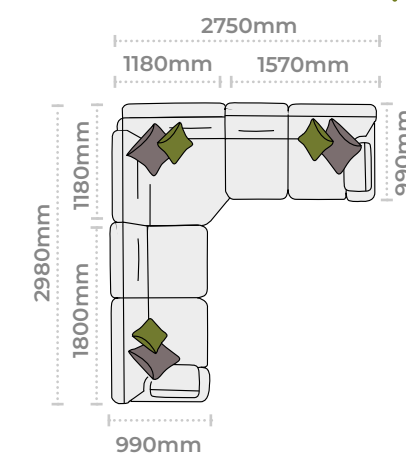

Grand sofa  
 H 970mm  
 W 2300mm  
 D 990mm

3 seater sofa  
 H 970mm  
 W 2070 mm  
 D 990mm

2 seater sofa  
 H 970mm  
 W 1860 mm  
 D 990mm

Snuggler  
 H 970mm  
 W 1420 mm  
 D 990mm

Chair  
 H 970mm  
 W 1060 mm  
 D 940mm

Accent chair  
 H 870mm  
 W 740 mm  
 D 840mm

Legged Ottoman  
 H 400mm  
 W 1000mm  
 D 570 mm

Storage Stool  
 H 410 mm  
 W 640 mm  
 D 580 mm

Footstool  
 H 380 mm  
 W 640 mm  
 D 580 mm

Supplied on glides

## CORNER GROUP OPTIONS

Group 1  
(3 Corner 3)

Group 2  
(3 Corner 2 LHF)

Group 3  
(2 Corner 3 RHF)

Group 4  
(3 Corner 1 LHF)

Group 5  
(1 Corner 3 RHF)

Group 6  
(2 Corner 2)

Group 7  
(2 Corner 1 LHF)