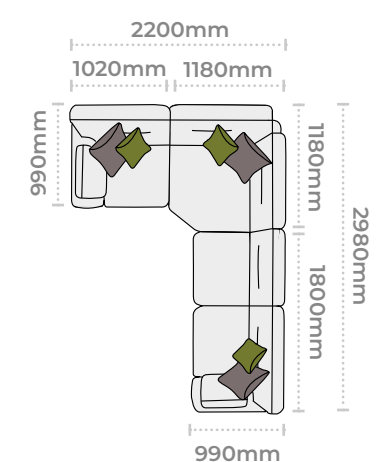

Grand sofa  
 H 970mm  
 W 2300mm  
 D 990mm

3 seater sofa  
 H 970mm  
 W 2070 mm  
 D 990mm

2 seater sofa  
 H 970mm  
 W 1860 mm  
 D 990mm

Snuggler  
 H 970mm  
 W 1420 mm  
 D 990mm

Chair  
 H 970mm  
 W 1060 mm  
 D 940mm

Accent chair  
 H 870mm  
 W 740 mm  
 D 840mm

Legged Ottoman  
 H 400mm  
 W 1000mm  
 D 570 mm

Storage Stool  
 H 410 mm  
 W 640 mm  
 D 580 mm

Footstool  
 H 380 mm  
 W 640 mm  
 D 580 mm

Supplied on glides

## CORNER GROUP OPTIONS

Group 1  
(3 Corner 3)

Group 2  
(3 Corner 2 LHF)

Group 3  
(2 Corner 3 RHF)

Group 4  
(3 Corner 1 LHF)

Group 5  
(1 Corner 3 RHF)

Group 6  
(2 Corner 2)

Group 7  
(2 Corner 1 LHF)