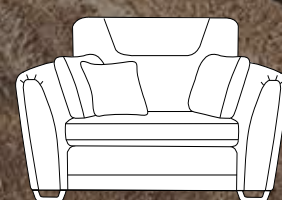

FRAME GUARANTEE  
**10 YEAR**  
 GOLD CURVE SEAT CUSHION GUARANTEE

2 Seater sofa in fabric 3617, small scatter cushions in 3640, antique ash feet. 3 Corner 3 (Group 1) in fabric 3618, large scatter cushions in 3020, small scatters in 3640, antique ash feet. Accent chair in fabric 3640, antique ash legs. Legged ottoman in fabric 3020, antique ash legs.

Grand sofa  
 H 970mm  
 W 2300mm  
 D 990mm

3 seater sofa  
 H 970mm  
 W 2070 mm  
 D 990mm

2 seater sofa  
 H 970mm  
 W 1860 mm  
 D 990mm

Snuggler  
 H 970mm  
 W 1420 mm  
 D 990mm

Chair  
 H 970mm  
 W 1060 mm  
 D 940mm

Accent chair  
 H 870mm  
 W 740 mm  
 D 840mm

Legged Ottoman  
 H 400mm  
 W 1000mm  
 D 570 mm

Storage Stool  
 H 410 mm  
 W 640 mm  
 D 580 mm

Footstool  
 H 380 mm  
 W 640 mm  
 D 580 mm

Supplied on glides