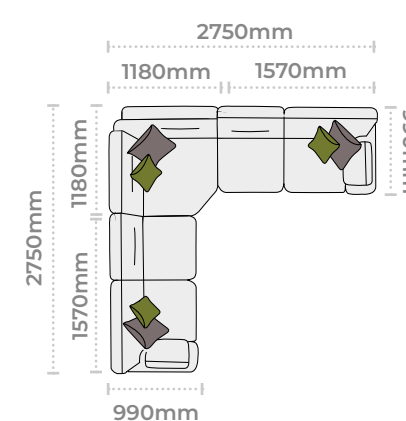

Grand sofa  
 H 970mm  
 W 2300mm  
 D 990mm

3 seater sofa  
 H 970mm  
 W 2070 mm  
 D 990mm

2 seater sofa  
 H 970mm  
 W 1860 mm  
 D 990mm

Snuggler  
 H 970mm  
 W 1420 mm  
 D 990mm

Chair  
 H 970mm  
 W 1060 mm  
 D 940mm

Accent chair  
 H 870mm  
 W 740 mm  
 D 840mm

Legged Ottoman  
 H 400mm  
 W 1000mm  
 D 570 mm

Storage Stool  
 H 410 mm  
 W 640 mm  
 D 580 mm

Footstool  
 H 380 mm  
 W 640 mm  
 D 580 mm

Supplied on glides

## CORNER GROUP OPTIONS

Group 1  
(3 Corner 3)

Group 2  
(3 Corner 2 LHF)

Group 3  
(2 Corner 3 RHF)

Group 4  
(3 Corner 1 LHF)

Group 5  
(1 Corner 3 RHF)

Group 6  
(2 Corner 2)

Group 7  
(2 Corner 1 LHF)