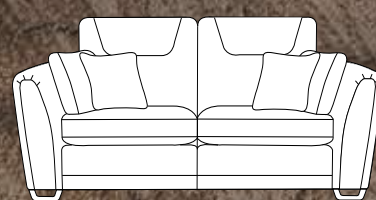

FRAME GUARANTEE  
**10 YEAR**  
 GOLD CURVE SEAT CUSHION GUARANTEE

2 Seater sofa in fabric 3617, small scatter cushions in 3640, antique ash feet. 3 Corner 3 (Group 1) in fabric 3618, large scatter cushions in 3020, small scatters in 3640, antique ash feet. Accent chair in fabric 3640, antique ash legs. Legged ottoman in fabric 3020, antique ash legs.

Grand sofa  
 H 970mm  
 W 2300mm  
 D 990mm

3 seater sofa  
 H 970mm  
 W 2070 mm  
 D 990mm

2 seater sofa  
 H 970mm  
 W 1860 mm  
 D 990mm

Snuggler  
 H 970mm  
 W 1420 mm  
 D 990mm

Chair  
 H 970mm  
 W 1060 mm  
 D 940mm

Accent chair  
 H 870mm  
 W 740 mm  
 D 840mm

Legged Ottoman  
 H 400mm  
 W 1000mm  
 D 570 mm

Storage Stool  
 H 410 mm  
 W 640 mm  
 D 580 mm

Footstool  
 H 380 mm  
 W 640 mm  
 D 580 mm

Supplied on glides