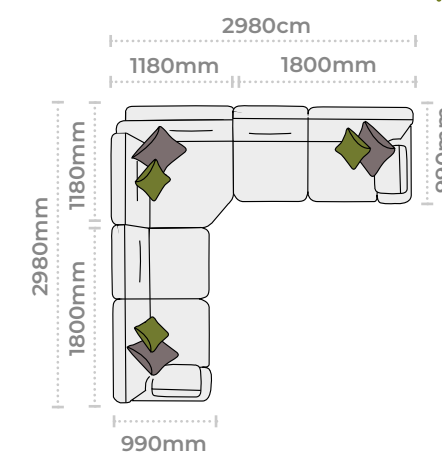

CORNER GROUP OPTIONS

Group 1
(3 Corner 3)