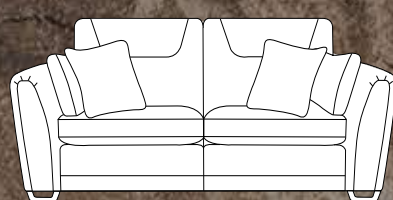

FRAME GUARANTEE  
**10 YEAR**  
 GOLD CURVE SEAT CUSHION GUARANTEE

2 Seater sofa in fabric 3617, small scatter cushions in 3640, antique ash feet. 3 Corner 3 (Group 1) in fabric 3618, large scatter cushions in 3020, small scatters in 3640, antique ash feet. Accent chair in fabric 3640, antique ash legs. Legged ottoman in fabric 3020, antique ash legs.

Grand sofa  
 H 970mm  
 W 2300mm  
 D 990mm

3 seater sofa  
 H 970mm  
 W 2070 mm  
 D 990mm

2 seater sofa  
 H 970mm  
 W 1860 mm  
 D 990mm

Snuggler  
 H 970mm  
 W 1420 mm  
 D 990mm

Chair  
 H 970mm  
 W 1060 mm  
 D 940mm

Accent chair  
 H 870mm  
 W 740 mm  
 D 840mm

Legged Ottoman  
 H 400mm  
 W 1000mm  
 D 570 mm

Storage Stool  
 H 410 mm  
 W 640 mm  
 D 580 mm

Footstool  
 H 380 mm  
 W 640 mm  
 D 580 mm

Supplied on glides