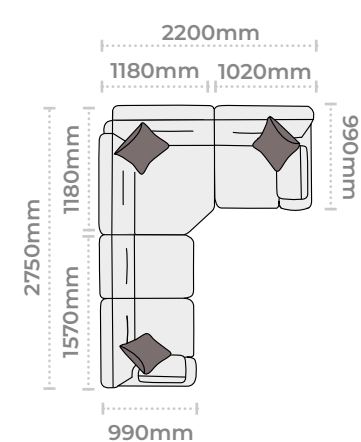

Grand sofa  
 H 970mm  
 W 2300mm  
 D 990mm

3 seater sofa  
 H 970mm  
 W 2070 mm  
 D 990mm

2 seater sofa  
 H 970mm  
 W 1860 mm  
 D 990mm

Snuggler  
 H 970mm  
 W 1420 mm  
 D 990mm

Chair  
 H 970mm  
 W 1060 mm  
 D 940mm

Accent chair  
 H 870mm  
 W 740 mm  
 D 840mm

Legged Ottoman  
 H 400mm  
 W 1000mm  
 D 570 mm

Storage Stool  
 H 410 mm  
 W 640 mm  
 D 580 mm

Footstool  
 H 380 mm  
 W 640 mm  
 D 580 mm

Supplied on glides

## CORNER GROUP OPTIONS

Group 1  
(3 Corner 3)

Group 2  
(3 Corner 2 LHF)

Group 3  
(2 Corner 3 RHF)

Group 4  
(3 Corner 1 LHF)

Group 5  
(1 Corner 3 RHF)

Group 6  
(2 Corner 2)

Group 7  
(2 Corner 1 LHF)