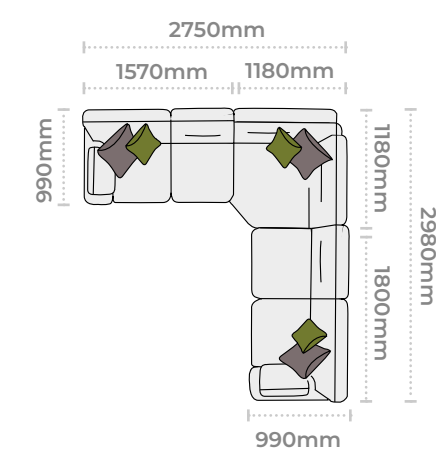

Grand sofa  
 H 970mm  
 W 2300mm  
 D 990mm

3 seater sofa  
 H 970mm  
 W 2070 mm  
 D 990mm

2 seater sofa  
 H 970mm  
 W 1860 mm  
 D 990mm

Snuggler  
 H 970mm  
 W 1420 mm  
 D 990mm

Chair  
 H 970mm  
 W 1060 mm  
 D 940mm

Accent chair  
 H 870mm  
 W 740 mm  
 D 840mm

Legged Ottoman  
 H 400mm  
 W 1000mm  
 D 570 mm

Storage Stool  
 H 410 mm  
 W 640 mm  
 D 580 mm

Footstool  
 H 380 mm  
 W 640 mm  
 D 580 mm

Supplied on glides

## CORNER GROUP OPTIONS

Group 1  
(3 Corner 3)

Group 2  
(3 Corner 2 LHF)

Group 3  
(2 Corner 3 RHF)

Group 4  
(3 Corner 1 LHF)

Group 5  
(1 Corner 3 RHF)

Group 6  
(2 Corner 2)

Group 7  
(2 Corner 1 LHF)