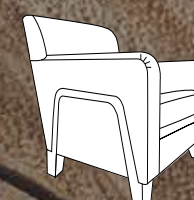

FRAME GUARANTEE  
**10 YEAR**  
 GOLD CURVE SEAT CUSHION GUARANTEE

2 Seater sofa in fabric 3617, small scatter cushions in 3640, antique ash feet. 3 Corner 3 (Group 1) in fabric 3618, large scatter cushions in 3020, small scatters in 3640, antique ash feet. Accent chair in fabric 3640, antique ash legs. Legged ottoman in fabric 3020, antique ash legs.

Grand sofa  
 H 970mm  
 W 2300mm  
 D 990mm

3 seater sofa  
 H 970mm  
 W 2070 mm  
 D 990mm

2 seater sofa  
 H 970mm  
 W 1860 mm  
 D 990mm

Snuggler  
 H 970mm  
 W 1420 mm  
 D 990mm

Chair  
 H 970mm  
 W 1060 mm  
 D 940mm

Accent chair  
 H 870mm  
 W 740 mm  
 D 840mm

Legged Ottoman  
 H 400mm  
 W 1000mm  
 D 570 mm

Storage Stool  
 H 410 mm  
 W 640 mm  
 D 580 mm

Footstool  
 H 380 mm  
 W 640 mm  
 D 580 mm

Supplied on glides