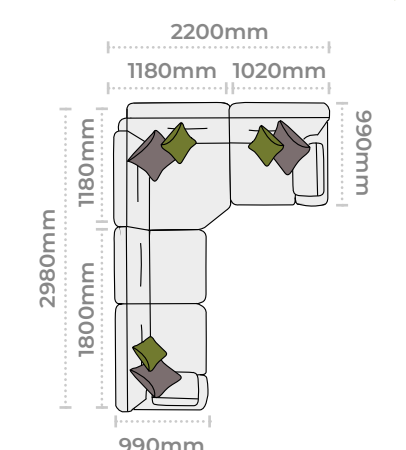

Grand sofa  
 H 970mm  
 W 2300mm  
 D 990mm

3 seater sofa  
 H 970mm  
 W 2070 mm  
 D 990mm

2 seater sofa  
 H 970mm  
 W 1860 mm  
 D 990mm

Snuggler  
 H 970mm  
 W 1420 mm  
 D 990mm

Chair  
 H 970mm  
 W 1060 mm  
 D 940mm

Accent chair  
 H 870mm  
 W 740 mm  
 D 840mm

Legged Ottoman  
 H 400mm  
 W 1000mm  
 D 570 mm

Storage Stool  
 H 410 mm  
 W 640 mm  
 D 580 mm

Footstool  
 H 380 mm  
 W 640 mm  
 D 580 mm

Supplied on glides

## CORNER GROUP OPTIONS

Group 1  
(3 Corner 3)

Group 2  
(3 Corner 2 LHF)

Group 3  
(2 Corner 3 RHF)

Group 4  
(3 Corner 1 LHF)

Group 5  
(1 Corner 3 RHF)

Group 6  
(2 Corner 2)

Group 7  
(2 Corner 1 LHF)