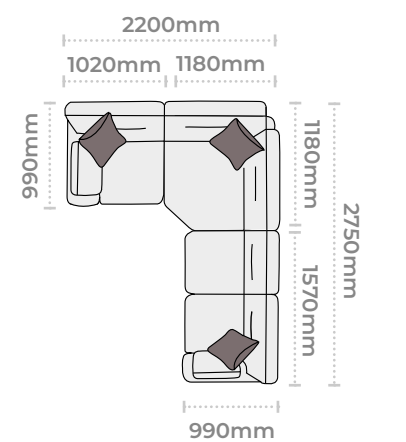

Group 8
(1 Corner 2 RHF)