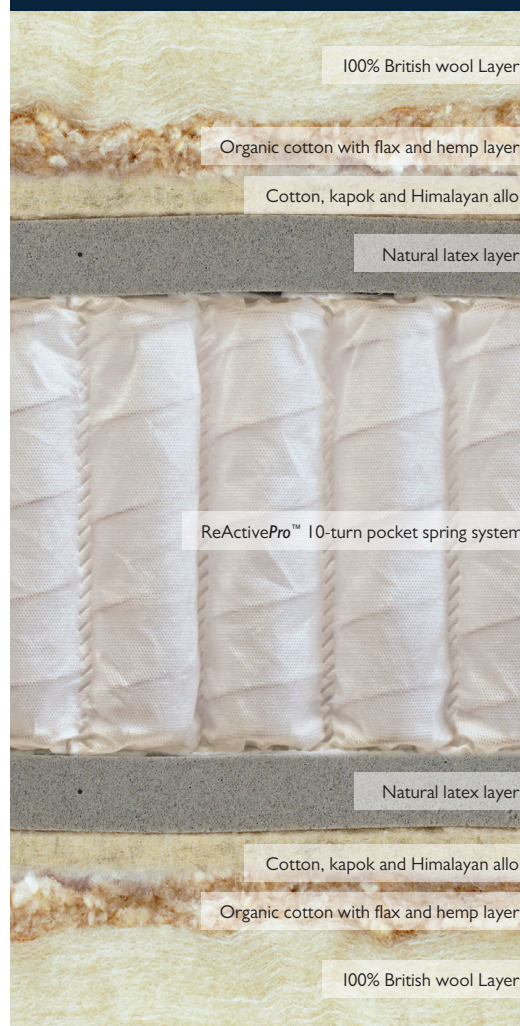

The Hypnos Origins^{TM} Story

Handmade in
Buckinghamshire
with a 10 year guarantee

HYPNOS
THE MOST COMFORTABLE BEDS IN THE WORLD