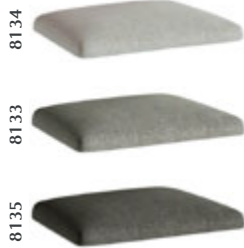

# Dining & Occasional

7583

**Small Extending Dining Table**  
W1400/1850x H805 x D900mm

7584

**Large Extending Dining Table**  
W2000/2450 x H805 x D950mm

8076

**Cross Leg Ext. Dining Table**  
W2000/2450 x H805 x D950mm

7978

8134

8133

8135

**Cushion For Dining Chair**  
*Beige - Grey - Charcoal*  
W480x H50 x D540mm

**Dining Chair Without Cushion**  
W480x H1100 x D560mm

8094

8095