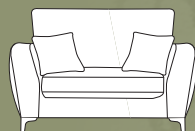

Swivel chair in fabric 5020, matt black base. 2 seater sofa (standard back) in fabric 5530, small scatter cushions in 5020, matt black metal legs. Grand sofa (standard back) in fabric 5900, large scatter cushions in fabric 5020, small scatter cushions in 5490, matt black metal legs. Square stool in fabric 5020, matt black metal legs.

PILLOW BACK

Grand sofa
H 940mm
W 2290mm
D 990mm

3 seater sofa
H 940mm
W 2070mm
D 990mm

2 seater sofa
H 940mm
W 1850mm
D 990mm

STANDARD BACK

Grand sofa
H 940mm
W 2290mm
D 990mm

3 seater sofa
H 940mm
W 2070mm
D 990mm

2 seater sofa
H 940mm
W 1850mm
D 990mm

Snuggler
H 940mm
W 1420mm
D 990mm

Chair
H 940 mm
W 1050 mm
D 940 mm

Swivel chair
H 890mm
W 790mm
D 890mm

Square stool
H 410 mm
W 840 mm
D 840 mm

Legged Ottoman
H 400mm
W 1000mm
D 570mm

Storage stool
H 410 mm
W 640 mm
D 580 mm

Footstool
H 380 mm
W 640 mm
D 580 mm

Supplied on glides

Snuggler in fabric 5903, small scatter cushions in 5023, light ash legs. 3 seater sofa (standard back) in fabric 5533, large scatter cushions in 5023, light ash legs. Grand sofa (pillow back) in fabric 5903, 2 pillows in 5023, 2 pillows in 5533, 1 pillow in 5903, small scatter cushions in 5495, light ash legs, Square stool in fabric 5023, light ash legs.