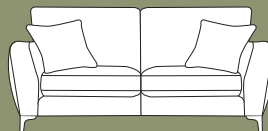

Swivel chair in fabric 5020, matt black base. 2 seater sofa (standard back) in fabric 5530, small scatter cushions in 5020, matt black metal legs. Grand sofa (standard back) in fabric 5900, large scatter cushions in fabric 5020, small scatter cushions in 5490, matt black metal legs. Square stool in fabric 5020, matt black metal legs.

PILLOW BACK

Grand sofa
H 940mm
W 2290mm
D 990mm

3 seater sofa
H 940mm
W 2070mm
D 990mm

2 seater sofa
H 940mm
W 1850mm
D 990mm

STANDARD BACK

Grand sofa
H 940mm
W 2290mm
D 990mm

3 seater sofa
H 940mm
W 2070mm
D 990mm

2 seater sofa
H 940mm
W 1850mm
D 990mm

Snuggler
H 940mm
W 1420mm
D 990mm

Chair
H 940 mm
W 1050 mm
D 940 mm

Swivel chair
H 890mm
W 790mm
D 890mm

Square stool
H 410 mm
W 840 mm
D 840 mm

Legged Ottoman
H 400mm
W 1000mm
D 570mm

Storage stool
H 410 mm
W 640 mm
D 580 mm

Footstool
H 380 mm
W 640 mm
D 580 mm

Supplied on glides

Snuggler in fabric 5903, small scatter cushions in 5023, light ash legs. 3 seater sofa (standard back) in fabric 5533, large scatter cushions in 5023, light ash legs. Grand sofa (pillow back) in fabric 5903, 2 pillows in 5023, 2 pillows in 5533, 1 pillow in 5903, small scatter cushions in 5495, light ash legs, Square stool in fabric 5023, light ash legs.