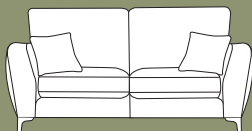

Swivel chair in fabric 5020, matt black base. 2 seater sofa (standard back) in fabric 5530, small scatter cushions in 5020, matt black metal legs. Grand sofa (standard back) in fabric 5900, large scatter cushions in fabric 5020, small scatter cushions in 5490, matt black metal legs. Square stool in fabric 5020, matt black metal legs.

PILLOW BACK

Grand sofa
H 940mm
W 2290mm
D 990mm

3 seater sofa
H 940mm
W 2070mm
D 990mm

2 seater sofa
H 940mm
W 1850mm
D 990mm

STANDARD BACK

Grand sofa
H 940mm
W 2290mm
D 990mm

3 seater sofa
H 940mm
W 2070mm
D 990mm

2 seater sofa
H 940mm
W 1850mm
D 990mm

Snuggler
H 940mm
W 1420mm
D 990mm

Chair
H 940 mm
W 1050 mm
D 940 mm

Swivel chair
H 890mm
W 790mm
D 890mm

Square stool
H 410 mm
W 840 mm
D 840 mm

Legged Ottoman
H 400mm
W 1000mm
D 570mm

Storage stool
H 410 mm
W 640 mm
D 580 mm

Footstool
H 380 mm
W 640 mm
D 580 mm

Supplied on glides

Snuggler in fabric 5903, small scatter cushions in 5023, light ash legs. 3 seater sofa (standard back) in fabric 5533, large scatter cushions in 5023, light ash legs. Grand sofa (pillow back) in fabric 5903, 2 pillows in 5023, 2 pillows in 5533, 1 pillow in 5903, small scatter cushions in 5495, light ash legs, Square stool in fabric 5023, light ash legs.