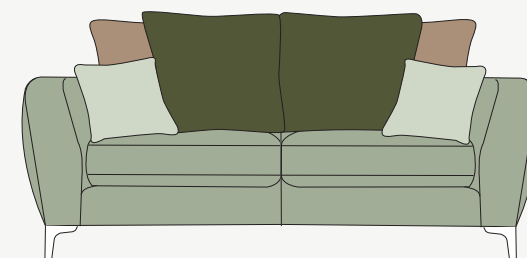

Swivel chair in fabric 5020, matt black base. 2 seater sofa (standard back) in fabric 5530, small scatter cushions in 5020, matt black metal legs. Grand sofa (standard back) in fabric 5900, large scatter cushions in fabric 5020, small scatter cushions in 5490, matt black metal legs. Square stool in fabric 5020, matt black metal legs.

PILLOW BACK FABRIC SELECTION GUIDE

The diagrams below show how the pillow backs are supplied. Please specify the fabric numbers as per the colour guide below.

Pillow back cushions and scatter cushions are feather and fibre filled as standard.

Grand sofa

- Body and seat cushions
- Two pillow back cushion
- One pillow back cushion
- Two pillow back cushions
- Two small scatter cushions

3 seater sofa

- Body and seat cushions
- Two pillow back cushion
- Two pillow back cushions
- Two small scatter cushions