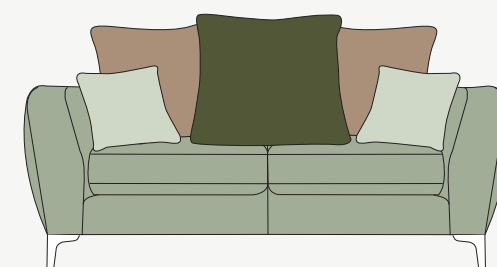

Swivel chair in fabric 5020, matt black base. 2 seater sofa (standard back) in fabric 5530, small scatter cushions in 5020, matt black metal legs. Grand sofa (standard back) in fabric 5900, large scatter cushions in fabric 5020, small scatter cushions in 5490, matt black metal legs. Square stool in fabric 5020, matt black metal legs.

PILLOW BACK FABRIC SELECTION GUIDE

The diagrams below show how the pillow backs are supplied. Please specify the fabric numbers as per the colour guide below.

Pillow back cushions and scatter cushions are feather and fibre filled as standard.

Grand sofa

- Body and seat cushions
- Two pillow back cushion
- One pillow back cushion
- Two pillow back cushions
- Two small scatter cushions

3 seater sofa

- Body and seat cushions
- Two pillow back cushion
- Two pillow back cushions
- Two small scatter cushions

2 seater sofa

- Body and seat cushions
- Two pillow back cushion
- One pillow back cushion
- Two small scatter cushions

Leg options

Sofas, Snuggler, Chair, Square Stool and Legged Ottoman.

Dark ash.

Light ash.