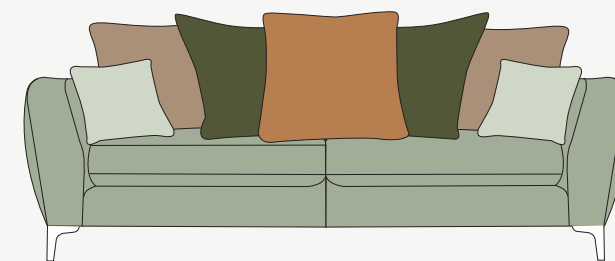

Grand sofa

- Body and seat cushions
- Two pillow back cushion
- One pillow back cushion
- Two pillow back cushions
- Two small scatter cushions