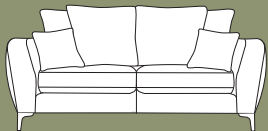

Swivel chair in fabric 5020, matt black base. 2 seater sofa (standard back) in fabric 5530, small scatter cushions in 5020, matt black metal legs. Grand sofa (standard back) in fabric 5900, large scatter cushions in fabric 5020, small scatter cushions in 5490, matt black metal legs. Square stool in fabric 5020, matt black metal legs.

PILLOW BACK

Grand sofa
H 940mm
W 2290mm
D 990mm

3 seater sofa
H 940mm
W 2070mm
D 990mm

2 seater sofa
H 940mm
W 1850mm
D 990mm

STANDARD BACK

Grand sofa
H 940mm
W 2290mm
D 990mm

3 seater sofa
H 940mm
W 2070mm
D 990mm

2 seater sofa
H 940mm
W 1850mm
D 990mm

Snuggler
H 940mm
W 1420mm
D 990mm

Chair
H 940 mm
W 1050 mm
D 940 mm

Swivel chair
H 890mm
W 790mm
D 890mm

Square stool
H 410 mm
W 840 mm
D 840 mm

Legged Ottoman
H 400mm
W 1000mm
D 570mm

Storage stool
H 410 mm
W 640 mm
D 580 mm

Footstool
H 380 mm
W 640 mm
D 580 mm

Supplied on glides

Snuggler in fabric 5903, small scatter cushions in 5023, light ash legs. 3 seater sofa (standard back) in fabric 5533, large scatter cushions in 5023, light ash legs. Grand sofa (pillow back) in fabric 5903, 2 pillows in 5023, 2 pillows in 5533, 1 pillow in 5903, small scatter cushions in 5495, light ash legs, Square stool in fabric 5023, light ash legs.