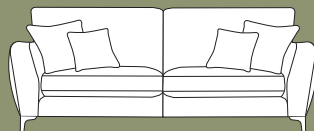

Swivel chair in fabric 5020, matt black base. 2 seater sofa (standard back) in fabric 5530, small scatter cushions in 5020, matt black metal legs. Grand sofa (standard back) in fabric 5900, large scatter cushions in fabric 5020, small scatter cushions in 5490, matt black metal legs. Square stool in fabric 5020, matt black metal legs.

PILLOW BACK

Grand sofa
H 940mm
W 2290mm
D 990mm

3 seater sofa
H 940mm
W 2070mm
D 990mm

2 seater sofa
H 940mm
W 1850mm
D 990mm

STANDARD BACK

Grand sofa
H 940mm
W 2290mm
D 990mm

3 seater sofa
H 940mm
W 2070mm
D 990mm

2 seater sofa
H 940mm
W 1850mm
D 990mm

Snuggler
H 940mm
W 1420mm
D 990mm

Chair
H 940 mm
W 1050 mm
D 940 mm

Swivel chair
H 890mm
W 790mm
D 890mm

Square stool
H 410 mm
W 840 mm
D 840 mm

Legged Ottoman
H 400mm
W 1000mm
D 570mm

Storage stool
H 410 mm
W 640 mm
D 580 mm

Footstool
H 380 mm
W 640 mm
D 580 mm

Supplied on glides

Snuggler in fabric 5903, small scatter cushions in 5023, light ash legs. 3 seater sofa (standard back) in fabric 5533, large scatter cushions in 5023, light ash legs. Grand sofa (pillow back) in fabric 5903, 2 pillows in 5023, 2 pillows in 5533, 1 pillow in 5903, small scatter cushions in 5495, light ash legs, Square stool in fabric 5023, light ash legs.