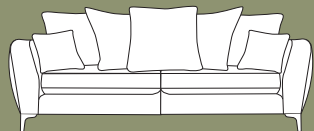

Swivel chair in fabric 5020, matt black base. 2 seater sofa (standard back) in fabric 5530, small scatter cushions in 5020, matt black metal legs. Grand sofa (standard back) in fabric 5900, large scatter cushions in fabric 5020, small scatter cushions in 5490, matt black metal legs. Square stool in fabric 5020, matt black metal legs.

PILLOW BACK

Grand sofa
H 940mm
W 2290mm
D 990mm

3 seater sofa
H 940mm
W 2070mm
D 990mm

2 seater sofa
H 940mm
W 1850mm
D 990mm

STANDARD BACK

Grand sofa
H 940mm
W 2290mm
D 990mm

3 seater sofa
H 940mm
W 2070mm
D 990mm

2 seater sofa
H 940mm
W 1850mm
D 990mm

Snuggler
H 940mm
W 1420mm
D 990mm

Chair
H 940 mm
W 1050 mm
D 940 mm

Swivel chair
H 890mm
W 790mm
D 890mm

Square stool
H 410 mm
W 840 mm
D 840 mm

Legged Ottoman
H 400mm
W 1000mm
D 570mm

Storage stool
H 410 mm
W 640 mm
D 580 mm

Footstool
H 380 mm
W 640 mm
D 580 mm

Supplied on glides

Snuggler in fabric 5903, small scatter cushions in 5023, light ash legs. 3 seater sofa (standard back) in fabric 5533, large scatter cushions in 5023, light ash legs. Grand sofa (pillow back) in fabric 5903, 2 pillows in 5023, 2 pillows in 5533, 1 pillow in 5903, small scatter cushions in 5495, light ash legs, Square stool in fabric 5023, light ash legs.