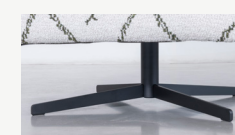

Matt black metal.

Brushed nickel metal.

Swivel chair base options

Brushed nickel.

Matt black.

Arm caps

Arm caps will help protect your furniture from wear and tear and are available as an optional accessory.