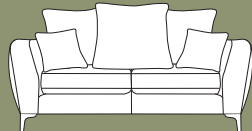

Swivel chair in fabric 5020, matt black base. 2 seater sofa (standard back) in fabric 5530, small scatter cushions in 5020, matt black metal legs. Grand sofa (standard back) in fabric 5900, large scatter cushions in fabric 5020, small scatter cushions in 5490, matt black metal legs. Square stool in fabric 5020, matt black metal legs.

PILLOW BACK

Grand sofa
H 940mm
W 2290mm
D 990mm

3 seater sofa
H 940mm
W 2070mm
D 990mm

2 seater sofa
H 940mm
W 1850mm
D 990mm

STANDARD BACK

Grand sofa
H 940mm
W 2290mm
D 990mm

3 seater sofa
H 940mm
W 2070mm
D 990mm

2 seater sofa
H 940mm
W 1850mm
D 990mm

Snuggler
H 940mm
W 1420mm
D 990mm

Chair
H 940 mm
W 1050 mm
D 940 mm

Swivel chair
H 890mm
W 790mm
D 890mm

Square stool
H 410 mm
W 840 mm
D 840 mm

Legged Ottoman
H 400mm
W 1000mm
D 570mm

Storage stool
H 410 mm
W 640 mm
D 580 mm

Footstool
H 380 mm
W 640 mm
D 580 mm

Supplied on glides

Snuggler in fabric 5903, small scatter cushions in 5023, light ash legs. 3 seater sofa (standard back) in fabric 5533, large scatter cushions in 5023, light ash legs. Grand sofa (pillow back) in fabric 5903, 2 pillows in 5023, 2 pillows in 5533, 1 pillow in 5903, small scatter cushions in 5495, light ash legs, Square stool in fabric 5023, light ash legs.